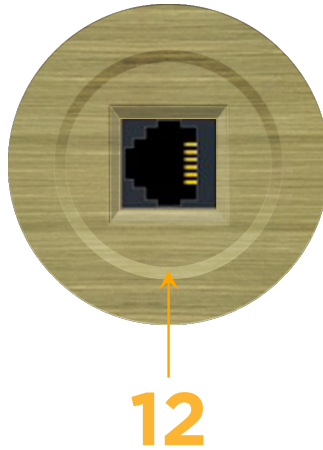

Bezel Finish: **BRASS ANTIQUED (ABS)**

Custom Finishes Available M-POWER-1TBRA-12-BRARNDAB

Features:

Module/Port Options:

- A Tamper Resistant AC Receptacle
- E USB-A & USB-C (20W)
- M Double USB-A (Fast Charging Ports - 18W)
- H HDMI
- 6 CAT 6
- 12 RJ 12
- X Switched AC
- Y 3-Way Switch (Low Voltage)
- V USB-C (45W High Speed Charging Port)
- S USB-C (25W High Speed Charging Port)
- R Switched AC (Rocker Switch)

Plug:

Supplied with Low Profile Flat 45° Angle 120 VAC Plug

Optional Standard Straight 120 VAC Plug

Optional Straight 120 VAC Pass-through Plug

- CLEAN, COMPACT DESIGN
- STREAMLINED
- LOW PROFILE
- SIDE-EXITING CORDS
- PLUG & PLAY
- 6' AC CORD & PLUG (FLAT PLUG STANDARD)
- CUSTOMIZABLE CONFIGURATIONS AND FINISHES
- UL LISTED FOR MOUNTING IN FURNITURE
- 15A