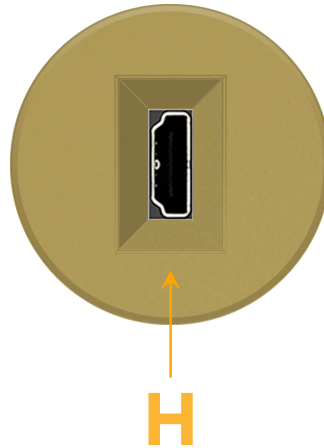

M-POWER-1T

AC POWER & DATA CONNECTIVITY SOLUTION

M-POWER-1TBR2-H-BR2RNDAB

Distributed by

Mormax Company, Inc.

8 Westchester Plaza

Elmsford, NY 10523

914-699-0101

sales@mormax.com

mormax.com

Metro Light & Power's line of power & data solutions offers sophisticated design elements combined with greater ease of installation. Streamlined and low-profile, enhanced by side-exiting cords, our outlets advance the industry with their cutting edge look and feel. We believe flexibility is key, and we provide a variety of mounting options, including the ability to mount in limited spaces. Our outlets are available in many finishes and configurations, in addition to a custom color and finish capability for our clients.

Bezel Finish: **UNICOLOR™ BRASS (ABS)**

Custom Finishes Available M-POWER-1TBR2-H-BR2RNDAB

Features:

Module/Port Options:

- **A** Tamper Resistant AC Receptacle
- **E** USB-A & USB-C (20W)
- **M** Double USB-A (Fast Charging Ports - 18W)
- **H** HDMI
- **6** CAT 6
- **12** RJ 12
- **X** Switched AC
- **Y** 3-Way Switch (Low Voltage)
- **V** USB-C (45W High Speed Charging Port)
- **S** USB-C (25W High Speed Charging Port)
- **R** Switched AC (Rocker Switch)

Plug:

Supplied with Low Profile Flat 45° Angle 120 VAC Plug

Optional Standard Straight 120 VAC Plug

Optional Straight 120 VAC Pass-through Plug

- CLEAN, COMPACT DESIGN
- STREAMLINED
- LOW PROFILE
- SIDE-EXITING CORDS
- PLUG & PLAY
- 6' AC CORD & PLUG (FLAT PLUG STANDARD)
- CUSTOMIZABLE CONFIGURATIONS AND FINISHES
- UL LISTED FOR MOUNTING IN FURNITURE
- 15A