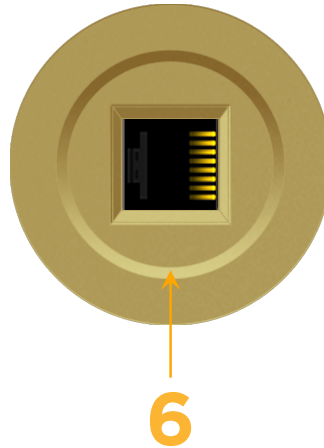

M-POWER-1T

AC POWER & DATA CONNECTIVITY SOLUTION

M-POWER-1TBR2-6-BR2RNDAB

Distributed by

Mormax Company, Inc.

8 Westchester Plaza

Elmsford, NY 10523

914-699-0101

sales@mormax.com

mormax.com

Metro Light & Power's line of power & data solutions offers sophisticated design elements combined with greater ease of installation. Streamlined and low-profile, enhanced by side-exiting cords, our outlets advance the industry with their cutting edge look and feel. We believe flexibility is key, and we provide a variety of mounting options, including the ability to mount in limited spaces. Our outlets are available in many finishes and configurations, in addition to a custom color and finish capability for our clients.

Bezel Finish: **UNICOLOR™ BRASS (ABS)**

Custom Finishes Available M-POWER-1TBR2-6-BR2RNDAB

Features:

Module/Port Options:

- **A** Tamper Resistant AC Receptacle
- **E** USB-A & USB-C (20W)
- **M** Double USB-A (Fast Charging Ports - 18W)
- **H** HDMI
- **6** CAT 6
- **12** RJ 12
- **X** Switched AC
- **Y** 3-Way Switch (Low Voltage)
- **V** USB-C (45W High Speed Charging Port)
- **S** USB-C (25W High Speed Charging Port)
- **R** Switched AC (Rocker Switch)

Plug:

Supplied with Low Profile Flat 45° Angle 120 VAC Plug

Optional Standard Straight 120 VAC Plug

Optional Straight 120 VAC Pass-through Plug

- CLEAN, COMPACT DESIGN
- STREAMLINED
- LOW PROFILE
- SIDE-EXITING CORDS
- PLUG & PLAY
- 6' AC CORD & PLUG (FLAT PLUG STANDARD)
- CUSTOMIZABLE CONFIGURATIONS AND FINISHES
- UL LISTED FOR MOUNTING IN FURNITURE
- 15A