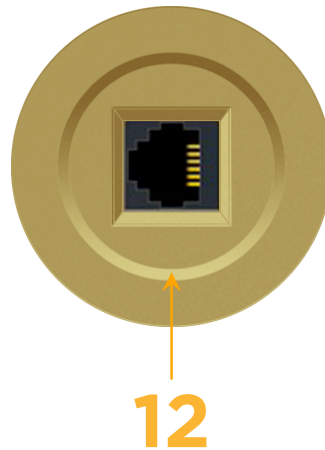

sales@mormax.com

mormax.com

Metro Light & Power's line of power & data solutions offers sophisticated design elements combined with greater ease of installation. Streamlined and low-profile, enhanced by side-exiting cords, our outlets advance the industry with their cutting edge look and feel. We believe flexibility is key, and we provide a variety of mounting options, including the ability to mount in limited spaces. Our outlets are available in many finishes and configurations, in addition to a custom color and finish capability for our clients.

Bezel Finish: **UNICOLOR™ BRASS (ABS)**

Custom Finishes Available M-POWER-1TBR2-12-BR2RNDAB

Features:

Module/Port Options:

- A Tamper Resistant AC Receptacle
- E USB-A & USB-C (20W)
- M Double USB-A (Fast Charging Ports - 18W)
- H HDMI
- 6 CAT 6
- 12 RJ 12
- X Switched AC
- Y 3-Way Switch (Low Voltage)
- V USB-C (45W High Speed Charging Port)
- S USB-C (25W High Speed Charging Port)
- R Switched AC (Rocker Switch)

Plug:

Supplied with Low Profile Flat 45° Angle 120 VAC Plug

Optional Standard Straight 120 VAC Plug

Optional Straight 120 VAC Pass-through Plug

- CLEAN, COMPACT DESIGN
- STREAMLINED
- LOW PROFILE
- SIDE-EXITING CORDS
- PLUG & PLAY
- 6' AC CORD & PLUG (FLAT PLUG STANDARD)
- CUSTOMIZABLE CONFIGURATIONS AND FINISHES
- UL LISTED FOR MOUNTING IN FURNITURE
- 15A