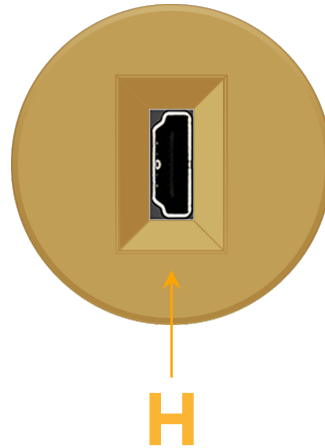

M-POWER-1T

AC POWER & DATA CONNECTIVITY SOLUTION

M-POWER-1TBR-H-BRRNDAB

Distributed by

Mormax Company, Inc.

8 Westchester Plaza

Elmsford, NY 10523

914-699-0101

sales@mormax.com

mormax.com

Metro Light & Power's line of power & data solutions offers sophisticated design elements combined with greater ease of installation. Streamlined and low-profile, enhanced by side-exiting cords, our outlets advance the industry with their cutting edge look and feel. We believe flexibility is key, and we provide a variety of mounting options, including the ability to mount in limited spaces. Our outlets are available in many finishes and configurations, in addition to a custom color and finish capability for our clients.

Bezel Finish: **BRASS (ABS)**

Custom Finishes Available M-POWER-1TBR-H-BRRNDAB

Features:

Module/Port Options:

- **A** Tamper Resistant AC Receptacle
- **E** USB-A & USB-C (20W)
- **M** Double USB-A (Fast Charging Ports - 18W)
- **H** HDMI
- **6** CAT 6
- **12** RJ 12
- **X** Switched AC
- **Y** 3-Way Switch (Low Voltage)
- **V** USB-C (45W High Speed Charging Port)
- **S** USB-C (25W High Speed Charging Port)
- **R** Switched AC (Rocker Switch)

Plug:

Supplied with Low Profile Flat 45° Angle 120 VAC Plug

Optional Standard Straight 120 VAC Plug

Optional Straight 120 VAC Pass-through Plug

- CLEAN, COMPACT DESIGN
- STREAMLINED
- LOW PROFILE
- SIDE-EXITING CORDS
- PLUG & PLAY
- 6' AC CORD & PLUG (FLAT PLUG STANDARD)
- CUSTOMIZABLE CONFIGURATIONS AND FINISHES
- UL LISTED FOR MOUNTING IN FURNITURE
- 15A