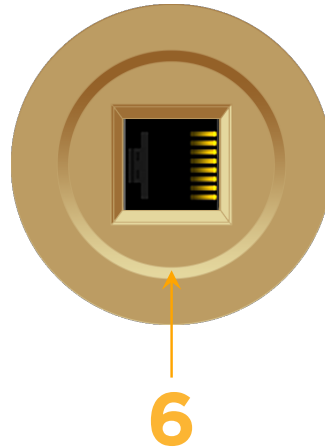

sales@mormax.com

mormax.com

Metro Light & Power's line of power & data solutions offers sophisticated design elements combined with greater ease of installation. Streamlined and low-profile, enhanced by side-exiting cords, our outlets advance the industry with their cutting edge look and feel. We believe flexibility is key, and we provide a variety of mounting options, including the ability to mount in limited spaces. Our outlets are available in many finishes and configurations, in addition to a custom color and finish capability for our clients.

Bezel Finish: **BRASS (ABS)**

Custom Finishes Available M-POWER-1TBR-6-BRRNDAB

Features:

Module/Port Options:

- A** Tamper Resistant AC Receptacle
- E** USB-A & USB-C (20W)
- M** Double USB-A (Fast Charging Ports - 18W)
- H** HDMI
- 6** CAT 6
- 12** RJ 12
- X** Switched AC
- Y** 3-Way Switch (Low Voltage)
- V** USB-C (45W High Speed Charging Port)
- S** USB-C (25W High Speed Charging Port)
- R** Switched AC (Rocker Switch)

Plug:

Supplied with Low Profile Flat 45° Angle 120 VAC Plug

Optional Standard Straight 120 VAC Plug

Optional Straight 120 VAC Pass-through Plug

- CLEAN, COMPACT DESIGN
- STREAMLINED
- LOW PROFILE
- SIDE-EXITING CORDS
- PLUG & PLAY
- 6' AC CORD & PLUG (FLAT PLUG STANDARD)
- CUSTOMIZABLE CONFIGURATIONS AND FINISHES
- UL LISTED FOR MOUNTING IN FURNITURE
- 15A