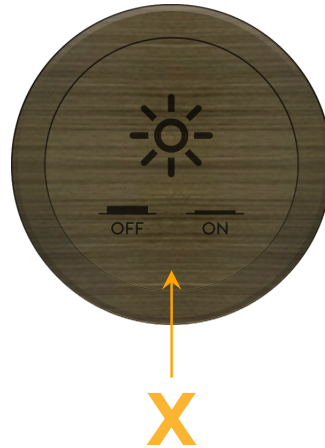

Bezel Finish: **SPECIAL ANTIQUE BRONZE (ABS)**

Custom Finishes Available M-POWER-1TAP-X-APRNDAB

Features:

Module/Port Options:

- A Tamper Resistant AC Receptacle
- E USB-A & USB-C (20W)
- M Double USB-A (Fast Charging Ports - 18W)
- H HDMI
- 6 CAT 6
- 12 RJ 12
- X Switched AC
- Y 3-Way Switch (Low Voltage)
- V USB-C (45W High Speed Charging Port)
- S USB-C (25W High Speed Charging Port)
- R Switched AC (Rocker Switch)

Plug:

Supplied with Low Profile Flat 45° Angle 120 VAC Plug

Optional Standard Straight 120 VAC Plug

Optional Straight 120 VAC Pass-through Plug

- CLEAN, COMPACT DESIGN
- STREAMLINED
- LOW PROFILE
- SIDE-EXITING CORDS
- PLUG & PLAY
- 6' AC CORD & PLUG (FLAT PLUG STANDARD)
- CUSTOMIZABLE CONFIGURATIONS AND FINISHES
- UL LISTED FOR MOUNTING IN FURNITURE
- 15A