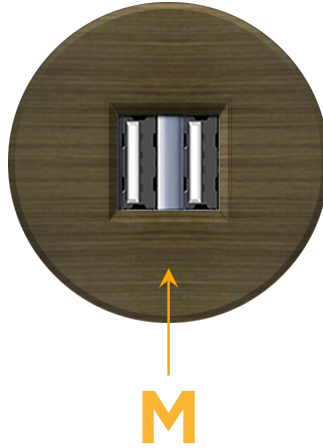

M-POWER-1T

AC POWER & DATA CONNECTIVITY SOLUTION

M-POWER-1TAP-M-APRNDAB

Distributed by

Mormax Company, Inc.

8 Westchester Plaza

Elmsford, NY 10523

914-699-0101

sales@mormax.com

mormax.com

Metro Light & Power's line of power & data solutions offers sophisticated design elements combined with greater ease of installation. Streamlined and low-profile, enhanced by side-exiting cords, our outlets advance the industry with their cutting edge look and feel. We believe flexibility is key, and we provide a variety of mounting options, including the ability to mount in limited spaces. Our outlets are available in many finishes and configurations, in addition to a custom color and finish capability for our clients.

Bezel Finish: **SPECIAL ANTIQUE BRONZE (ABS)**

Custom Finishes Available M-POWER-1TAP-M-APRNDAB

Features:

Module/Port Options:

- **A** Tamper Resistant AC Receptacle
- **E** USB-A & USB-C (20W)
- **M** Double USB-A (Fast Charging Ports - 18W)
- **H** HDMI
- **6** CAT 6
- **12** RJ 12
- **X** Switched AC
- **Y** 3-Way Switch (Low Voltage)
- **V** USB-C (45W High Speed Charging Port)
- **S** USB-C (25W High Speed Charging Port)
- **R** Switched AC (Rocker Switch)

Plug:

Supplied with Low Profile Flat 45° Angle 120 VAC Plug

Optional Standard Straight 120 VAC Plug

Optional Straight 120 VAC Pass-through Plug

- CLEAN, COMPACT DESIGN
- STREAMLINED
- LOW PROFILE
- SIDE-EXITING CORDS
- PLUG & PLAY
- 6' AC CORD & PLUG (FLAT PLUG STANDARD)
- CUSTOMIZABLE CONFIGURATIONS AND FINISHES
- UL LISTED FOR MOUNTING IN FURNITURE
- 15A