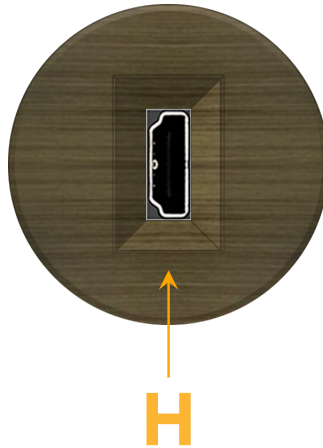

Bezel Finish: **SPECIAL ANTIQUE BRONZE (ABS)**

Custom Finishes Available M-POWER-1TAP-H-APRNDAB

Features:

Module/Port Options:

- A Tamper Resistant AC Receptacle
- E USB-A & USB-C (20W)
- M Double USB-A (Fast Charging Ports - 18W)
- H HDMI
- 6 CAT 6
- 12 RJ 12
- X Switched AC
- Y 3-Way Switch (Low Voltage)
- V USB-C (45W High Speed Charging Port)
- S USB-C (25W High Speed Charging Port)
- R Switched AC (Rocker Switch)

Plug:

Supplied with Low Profile Flat 45° Angle 120 VAC Plug

Optional Standard Straight 120 VAC Plug

Optional Straight 120 VAC Pass-through Plug

- CLEAN, COMPACT DESIGN
- STREAMLINED
- LOW PROFILE
- SIDE-EXITING CORDS
- PLUG & PLAY
- 6' AC CORD & PLUG (FLAT PLUG STANDARD)
- CUSTOMIZABLE CONFIGURATIONS AND FINISHES
- UL LISTED FOR MOUNTING IN FURNITURE
- 15A