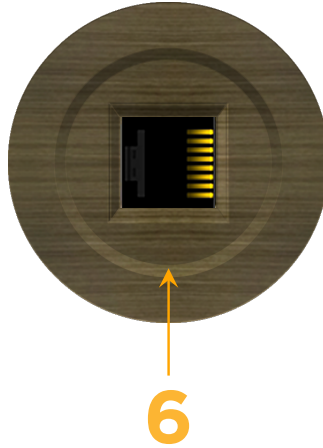

Bezel Finish: **SPECIAL ANTIQUE BRONZE (ABS)**

Custom Finishes Available M-POWER-1TAP-6-APRNDAB

Features:

Module/Port Options:

- A** Tamper Resistant AC Receptacle
- E** USB-A & USB-C (20W)
- M** Double USB-A (Fast Charging Ports - 18W)
- H** HDMI
- 6** CAT 6
- 12** RJ 12
- X** Switched AC
- Y** 3-Way Switch (Low Voltage)
- V** USB-C (45W High Speed Charging Port)
- S** USB-C (25W High Speed Charging Port)
- R** Switched AC (Rocker Switch)

Plug:

Supplied with Low Profile Flat 45° Angle 120 VAC Plug

Optional Standard Straight 120 VAC Plug

Optional Straight 120 VAC Pass-through Plug

- CLEAN, COMPACT DESIGN
- STREAMLINED
- LOW PROFILE
- SIDE-EXITING CORDS
- PLUG & PLAY
- 6' AC CORD & PLUG (FLAT PLUG STANDARD)
- CUSTOMIZABLE CONFIGURATIONS AND FINISHES
- UL LISTED FOR MOUNTING IN FURNITURE
- 15A