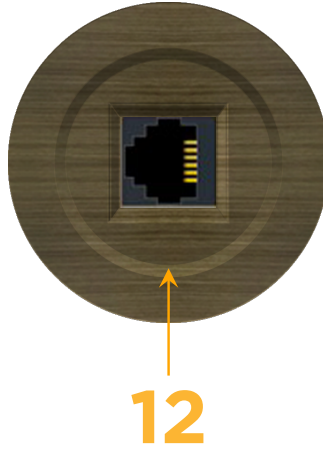

Bezel Finish: **SPECIAL ANTIQUE BRONZE (ABS)**

Custom Finishes Available M-POWER-1TAP-12-APRNDAB

Features:

Module/Port Options:

- A Tamper Resistant AC Receptacle
- E USB-A & USB-C (20W)
- M Double USB-A (Fast Charging Ports - 18W)
- H HDMI
- 6 CAT 6
- 12 RJ 12
- X Switched AC
- Y 3-Way Switch (Low Voltage)
- V USB-C (45W High Speed Charging Port)
- S USB-C (25W High Speed Charging Port)
- R Switched AC (Rocker Switch)

Plug:

Supplied with Low Profile Flat 45° Angle 120 VAC Plug

Optional Standard Straight 120 VAC Plug

Optional Straight 120 VAC Pass-through Plug

- CLEAN, COMPACT DESIGN
- STREAMLINED
- LOW PROFILE
- SIDE-EXITING CORDS
- PLUG & PLAY
- 6' AC CORD & PLUG (FLAT PLUG STANDARD)
- CUSTOMIZABLE CONFIGURATIONS AND FINISHES
- UL LISTED FOR MOUNTING IN FURNITURE
- 15A