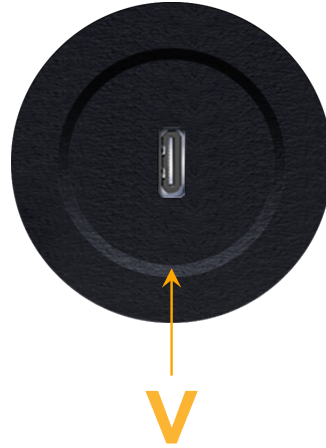

Bezel Finish: **BLACK (ABS)**

Custom Finishes Available M-POWER-1T-V-BRNDAB

Features:

Module/Port Options:

- A** Tamper Resistant AC Receptacle
- E** USB-A & USB-C (20W)
- M** Double USB-A (Fast Charging Ports - 18W)
- H** HDMI
- 6** CAT 6
- 12** RJ 12
- X** Switched AC
- Y** 3-Way Switch (Low Voltage)
- V** USB-C (45W High Speed Charging Port)
- S** USB-C (25W High Speed Charging Port)
- R** Switched AC (Rocker Switch)

Plug:

Supplied with Low Profile Flat 45° Angle 120 VAC Plug

Optional Standard Straight 120 VAC Plug

Optional Straight 120 VAC Pass-through Plug

- CLEAN, COMPACT DESIGN
- STREAMLINED
- LOW PROFILE
- SIDE-EXITING CORDS
- PLUG & PLAY
- 6' AC CORD & PLUG (FLAT PLUG STANDARD)
- CUSTOMIZABLE CONFIGURATIONS AND FINISHES
- UL LISTED FOR MOUNTING IN FURNITURE
- 15A