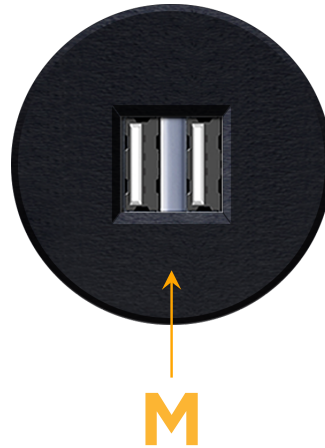

M-POWER-1T

AC POWER & DATA CONNECTIVITY SOLUTION

M-POWER-1T-M-BRNDAB

Distributed by

Mormax Company, Inc.

8 Westchester Plaza

Elmsford, NY 10523

914-699-0101

sales@mormax.com

mormax.com

Metro Light & Power's line of power & data solutions offers sophisticated design elements combined with greater ease of installation. Streamlined and low-profile, enhanced by side-exiting cords, our outlets advance the industry with their cutting edge look and feel. We believe flexibility is key, and we provide a variety of mounting options, including the ability to mount in limited spaces. Our outlets are available in many finishes and configurations, in addition to a custom color and finish capability for our clients.

Bezel Finish: **BLACK (ABS)**

Custom Finishes Available M-POWER-1T-M-BRNDAB

Features:

Module/Port Options:

- **A** Tamper Resistant AC Receptacle
- **E** USB-A & USB-C (20W)
- **M** Double USB-A (Fast Charging Ports - 18W)
- **H** HDMI
- **6** CAT 6
- **12** RJ 12
- **X** Switched AC
- **Y** 3-Way Switch (Low Voltage)
- **V** USB-C (45W High Speed Charging Port)
- **S** USB-C (25W High Speed Charging Port)
- **R** Switched AC (Rocker Switch)

Plug:

Supplied with Low Profile Flat 45° Angle 120 VAC Plug

Optional Standard Straight 120 VAC Plug

Optional Straight 120 VAC Pass-through Plug

- CLEAN, COMPACT DESIGN
- STREAMLINED
- LOW PROFILE
- SIDE-EXITING CORDS
- PLUG & PLAY
- 6' AC CORD & PLUG (FLAT PLUG STANDARD)
- CUSTOMIZABLE CONFIGURATIONS AND FINISHES
- UL LISTED FOR MOUNTING IN FURNITURE
- 15A