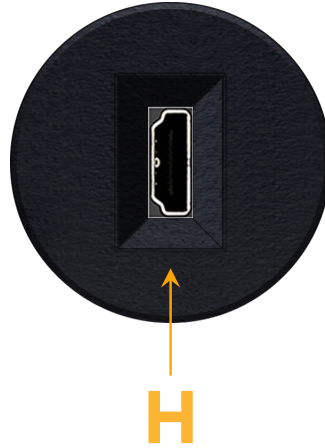

Bezel Finish: **BLACK (ABS)**

Custom Finishes Available M-POWER-1T-H-BRNDAB

Features:

Module/Port Options:

- A** Tamper Resistant AC Receptacle
- E** USB-A & USB-C (20W)
- M** Double USB-A (Fast Charging Ports - 18W)
- H** HDMI
- 6** CAT 6
- 12** RJ 12
- X** Switched AC
- Y** 3-Way Switch (Low Voltage)
- V** USB-C (45W High Speed Charging Port)
- S** USB-C (25W High Speed Charging Port)
- R** Switched AC (Rocker Switch)

Plug:

Supplied with Low Profile Flat 45° Angle 120 VAC Plug

Optional Standard Straight 120 VAC Plug

Optional Straight 120 VAC Pass-through Plug

- CLEAN, COMPACT DESIGN
- STREAMLINED
- LOW PROFILE
- SIDE-EXITING CORDS
- PLUG & PLAY
- 6' AC CORD & PLUG (FLAT PLUG STANDARD)
- CUSTOMIZABLE CONFIGURATIONS AND FINISHES
- UL LISTED FOR MOUNTING IN FURNITURE
- 15A