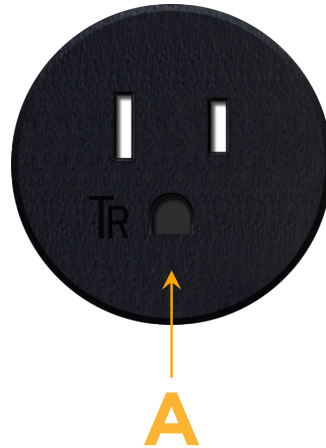

Bezel Finish: **BLACK (ABS)**

Custom Finishes Available M-POWER-1T-A-BRNDAB

Features:

Module/Port Options:

- A** Tamper Resistant AC Receptacle
- E** USB-A & USB-C (20W)
- M** Double USB-A (Fast Charging Ports - 18W)
- H** HDMI
- 6** CAT 6
- 12** RJ 12
- X** Switched AC
- Y** 3-Way Switch (Low Voltage)
- V** USB-C (45W High Speed Charging Port)
- S** USB-C (25W High Speed Charging Port)
- R** Switched AC (Rocker Switch)

Plug:

Supplied with Low Profile Flat 45° Angle 120 VAC Plug

Optional Standard Straight 120 VAC Plug

Optional Straight 120 VAC Pass-through Plug

- CLEAN, COMPACT DESIGN
- STREAMLINED
- LOW PROFILE
- SIDE-EXITING CORDS
- PLUG & PLAY
- 6' AC CORD & PLUG (FLAT PLUG STANDARD)
- CUSTOMIZABLE CONFIGURATIONS AND FINISHES
- UL LISTED FOR MOUNTING IN FURNITURE
- 15A