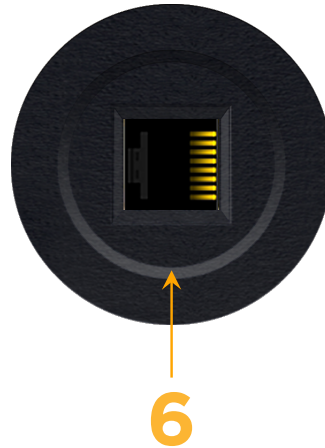

M-POWER-1T

AC POWER & DATA CONNECTIVITY SOLUTION

M-POWER-1T-6-BRNDAB

Distributed by

Mormax Company, Inc.

8 Westchester Plaza

Elmsford, NY 10523

914-699-0101

sales@mormax.com

mormax.com

Metro Light & Power's line of power & data solutions offers sophisticated design elements combined with greater ease of installation. Streamlined and low-profile, enhanced by side-exiting cords, our outlets advance the industry with their cutting edge look and feel. We believe flexibility is key, and we provide a variety of mounting options, including the ability to mount in limited spaces. Our outlets are available in many finishes and configurations, in addition to a custom color and finish capability for our clients.

Bezel Finish: **BLACK (ABS)**

Custom Finishes Available M-POWER-1T-6-BRNDAB

Features:

Module/Port Options:

- **A** Tamper Resistant AC Receptacle
- **E** USB-A & USB-C (20W)
- **M** Double USB-A (Fast Charging Ports - 18W)
- **H** HDMI
- **6** CAT 6
- **12** RJ 12
- **X** Switched AC
- **Y** 3-Way Switch (Low Voltage)
- **V** USB-C (45W High Speed Charging Port)
- **S** USB-C (25W High Speed Charging Port)
- **R** Switched AC (Rocker Switch)

Plug:

Supplied with Low Profile Flat 45° Angle 120 VAC Plug

Optional Standard Straight 120 VAC Plug

Optional Straight 120 VAC Pass-through Plug

- CLEAN, COMPACT DESIGN
- STREAMLINED
- LOW PROFILE
- SIDE-EXITING CORDS
- PLUG & PLAY
- 6' AC CORD & PLUG (FLAT PLUG STANDARD)
- CUSTOMIZABLE CONFIGURATIONS AND FINISHES
- UL LISTED FOR MOUNTING IN FURNITURE
- 15A