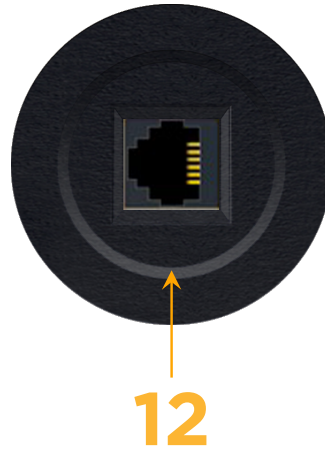

M-POWER-1T

AC POWER & DATA CONNECTIVITY SOLUTION

M-POWER-1T-12-BRNDAB

Distributed by

Mormax Company, Inc.

8 Westchester Plaza

Elmsford, NY 10523

914-699-0101

sales@mormax.com

mormax.com

Metro Light & Power's line of power & data solutions offers sophisticated design elements combined with greater ease of installation. Streamlined and low-profile, enhanced by side-exiting cords, our outlets advance the industry with their cutting edge look and feel. We believe flexibility is key, and we provide a variety of mounting options, including the ability to mount in limited spaces. Our outlets are available in many finishes and configurations, in addition to a custom color and finish capability for our clients.

Bezel Finish: **BLACK (ABS)**

Custom Finishes Available M-POWER-1T-12-BRNDAB

Features:

Module/Port Options:

- **A** Tamper Resistant AC Receptacle
- **E** USB-A & USB-C (20W)
- **M** Double USB-A (Fast Charging Ports - 18W)
- **H** HDMI
- **6** CAT 6
- **12** RJ 12
- **X** Switched AC
- **Y** 3-Way Switch (Low Voltage)
- **V** USB-C (45W High Speed Charging Port)
- **S** USB-C (25W High Speed Charging Port)
- **R** Switched AC (Rocker Switch)

Plug:

Supplied with Low Profile Flat 45° Angle 120 VAC Plug

Optional Standard Straight 120 VAC Plug

Optional Straight 120 VAC Pass-through Plug

- CLEAN, COMPACT DESIGN
- STREAMLINED
- LOW PROFILE
- SIDE-EXITING CORDS
- PLUG & PLAY
- 6' AC CORD & PLUG (FLAT PLUG STANDARD)
- CUSTOMIZABLE CONFIGURATIONS AND FINISHES
- UL LISTED FOR MOUNTING IN FURNITURE
- 15A