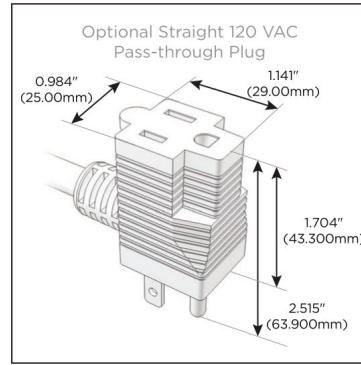

M-POWER-1T

AC POWER & DATA CONNECTIVITY SOLUTION

M-POWER-1TW-X-SS4B

Specs:

Modules/Ports:

- X Switched AC

Distributed by

Mormax Company, Inc.

8 Westchester Plaza

Elmsford, NY 10523

914-699-0101

sales@mormax.com

mormax.com