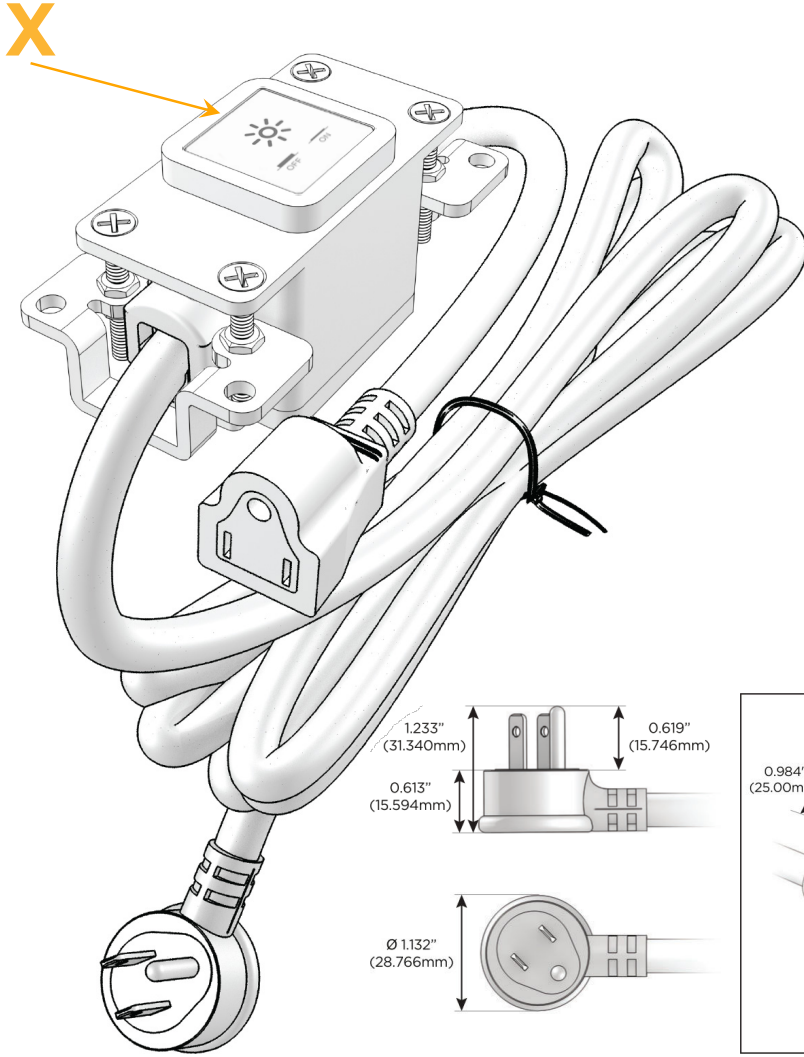

M-POWER-1T

AC POWER & DATA CONNECTIVITY SOLUTION

M-POWER-1TW-X-SS4B

Specs:

Modules/Ports:

- X Switched AC

Distributed by

Mormax Company, Inc.

8 Westchester Plaza

Elmsford, NY 10523

914-699-0101

sales@mormax.com

mormax.com