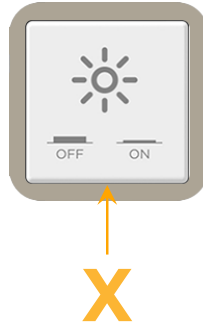

Bezel Finish: **SATIN NICKEL (ABS)**

Custom Finishes Available M-POWER-1TW-X-SAB

Features:

Module/Port Options:

- A** Tamper Resistant AC Receptacle
- E** USB-A & USB-C (20W)
- M** Double USB-A (Fast Charging Ports - 18W)
- H** HDMI
- 6** CAT 6
- 12** RJ 12
- X** Switched AC
- Y** 3-Way Switch (Low Voltage)
- V** USB-C (45W High Speed Charging Port)
- S** USB-C (25W High Speed Charging Port)
- R** Switched AC (Rocker Switch)
- D** Dimmer Switch

Plug:

Supplied with Low Profile Flat 45° Angle 120 VAC Plug

Optional Standard Straight 120 VAC Plug

Optional Straight 120 VAC Pass-through Plug

- CLEAN, COMPACT DESIGN
- STREAMLINED
- LOW PROFILE
- SIDE-EXITING CORDS
- PLUG & PLAY
- 6' AC CORD & PLUG (FLAT PLUG STANDARD)
- CUSTOMIZABLE CONFIGURATIONS AND FINISHES
- UL LISTED FOR MOUNTING IN FURNITURE
- 15A