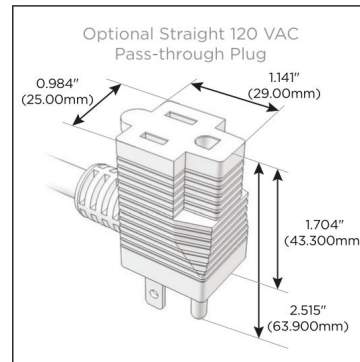

M-POWER-1T

AC POWER & DATA CONNECTIVITY SOLUTION

M-POWER-1TW-X-S3AB

Specs:

Modules/Ports:

- X Switched AC

Distributed by

Mormax Company, Inc.

8 Westchester Plaza

Elmsford, NY 10523

914-699-0101

sales@mormax.com

mormax.com