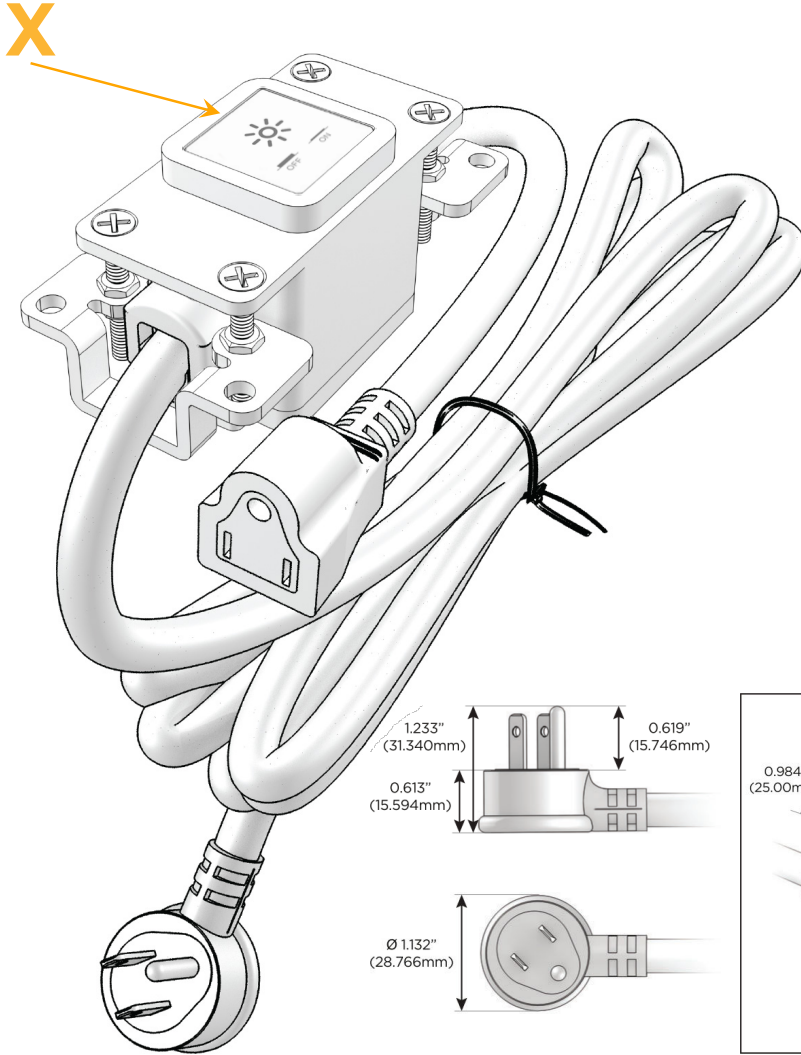

M-POWER-1T

AC POWER & DATA CONNECTIVITY SOLUTION

M-POWER-1TW-X-S3AB

Specs:

Modules/Ports:

- X Switched AC

Distributed by

Mormax Company, Inc.

8 Westchester Plaza

Elmsford, NY 10523

914-699-0101

sales@mormax.com

mormax.com