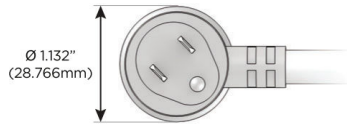

M-POWER-1T

AC POWER & DATA CONNECTIVITY SOLUTION

M-POWER-1TW-X-CRAB

Specs:

Modules/Ports:

- X Switched AC

Distributed by

Mormax Company, Inc.

8 Westchester Plaza

Elmsford, NY 10523

914-699-0101

sales@mormax.com

mormax.com

TOP