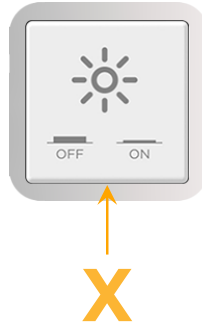

Bezel Finish: **CHROME (ABS)**

Custom Finishes Available M-POWER-1TW-X-CRAB

Features:

Module/Port Options:

- A** Tamper Resistant AC Receptacle
- E** USB-A & USB-C (20W)
- M** Double USB-A (Fast Charging Ports - 18W)
- H** HDMI
- 6** CAT 6
- 12** RJ 12
- X** Switched AC
- Y** 3-Way Switch (Low Voltage)
- V** USB-C (45W High Speed Charging Port)
- S** USB-C (25W High Speed Charging Port)
- R** Switched AC (Rocker Switch)
- D** Dimmer Switch

Plug:

Supplied with Low Profile Flat 45° Angle 120 VAC Plug

Optional Standard Straight 120 VAC Plug

Optional Straight 120 VAC Pass-through Plug

- CLEAN, COMPACT DESIGN
- STREAMLINED
- LOW PROFILE
- SIDE-EXITING CORDS
- PLUG & PLAY
- 6' AC CORD & PLUG (FLAT PLUG STANDARD)
- CUSTOMIZABLE CONFIGURATIONS AND FINISHES
- UL LISTED FOR MOUNTING IN FURNITURE
- 15A