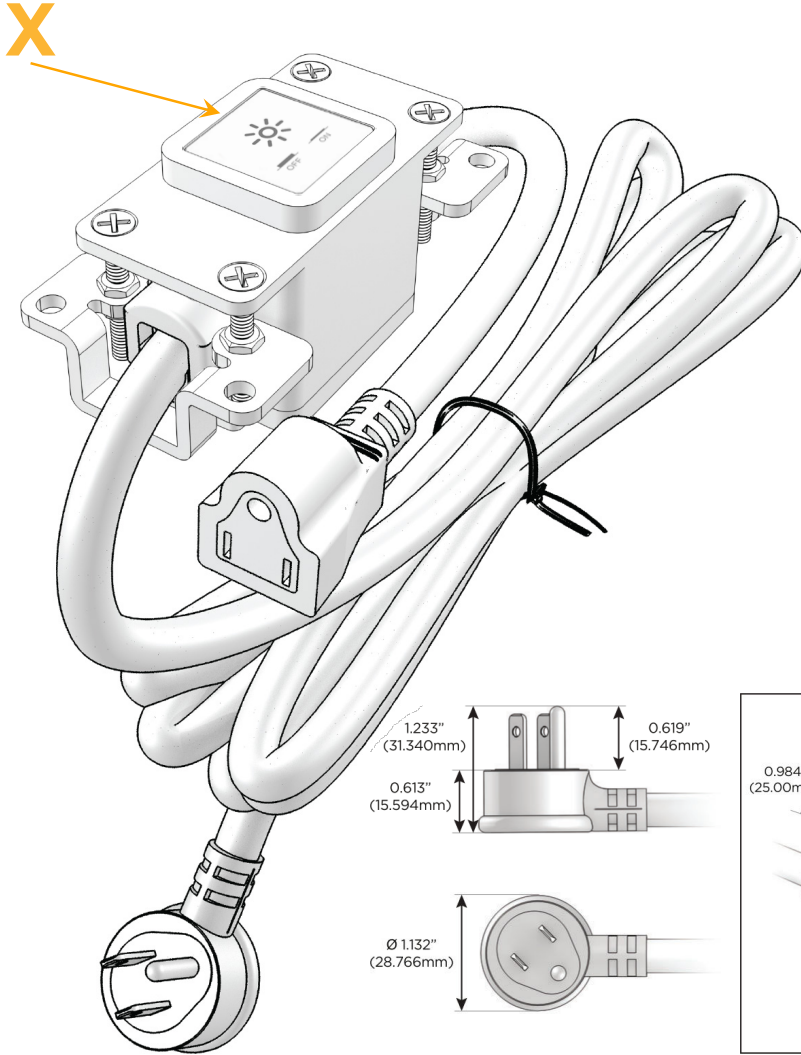

M-POWER-1T

AC POWER & DATA CONNECTIVITY SOLUTION

M-POWER-1TW-X-CRAB

Specs:

Modules/Ports:

- X Switched AC

Distributed by

Mormax Company, Inc.

8 Westchester Plaza

Elmsford, NY 10523

914-699-0101

sales@mormax.com

mormax.com