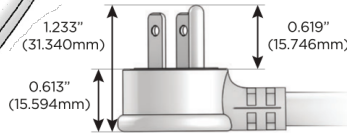

M-POWER-1T

AC POWER & DATA CONNECTIVITY SOLUTION

M-POWER-1TW-X-CRAB

Specs:

Modules/Ports:

- X Switched AC

Distributed by

Mormax Company, Inc.

8 Westchester Plaza

Elmsford, NY 10523

914-699-0101

sales@mormax.com

mormax.com

TOP