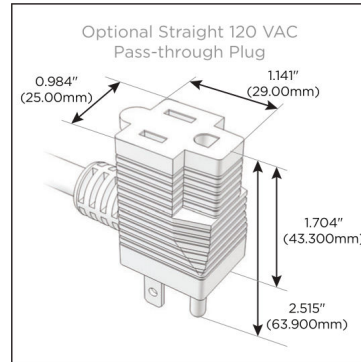

M-POWER-1T

AC POWER & DATA CONNECTIVITY SOLUTION

M-POWER-1TW-X-BZAB

Specs:

Modules/Ports:

- X Switched AC

Distributed by

Mormax Company, Inc.

8 Westchester Plaza

Elmsford, NY 10523

914-699-0101

sales@mormax.com

mormax.com