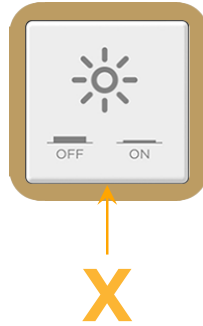

Bezel Finish: **STANDARD BRONZE (ABS)**

Custom Finishes Available M-POWER-1TW-X-BZAB

Features:

Module/Port Options:

- A Tamper Resistant AC Receptacle
- E USB-A & USB-C (20W)
- M Double USB-A (Fast Charging Ports - 18W)
- H HDMI
- 6 CAT 6
- 12 RJ 12
- X Switched AC
- Y 3-Way Switch (Low Voltage)
- V USB-C (45W High Speed Charging Port)
- S USB-C (25W High Speed Charging Port)
- R Switched AC (Rocker Switch)
- D Dimmer Switch

Plug:

Supplied with Low Profile Flat 45° Angle 120 VAC Plug

Optional Standard Straight 120 VAC Plug

Optional Straight 120 VAC Pass-through Plug

- CLEAN, COMPACT DESIGN
- STREAMLINED
- LOW PROFILE
- SIDE-EXITING CORDS
- PLUG & PLAY
- 6' AC CORD & PLUG (FLAT PLUG STANDARD)
- CUSTOMIZABLE CONFIGURATIONS AND FINISHES
- UL LISTED FOR MOUNTING IN FURNITURE
- 15A