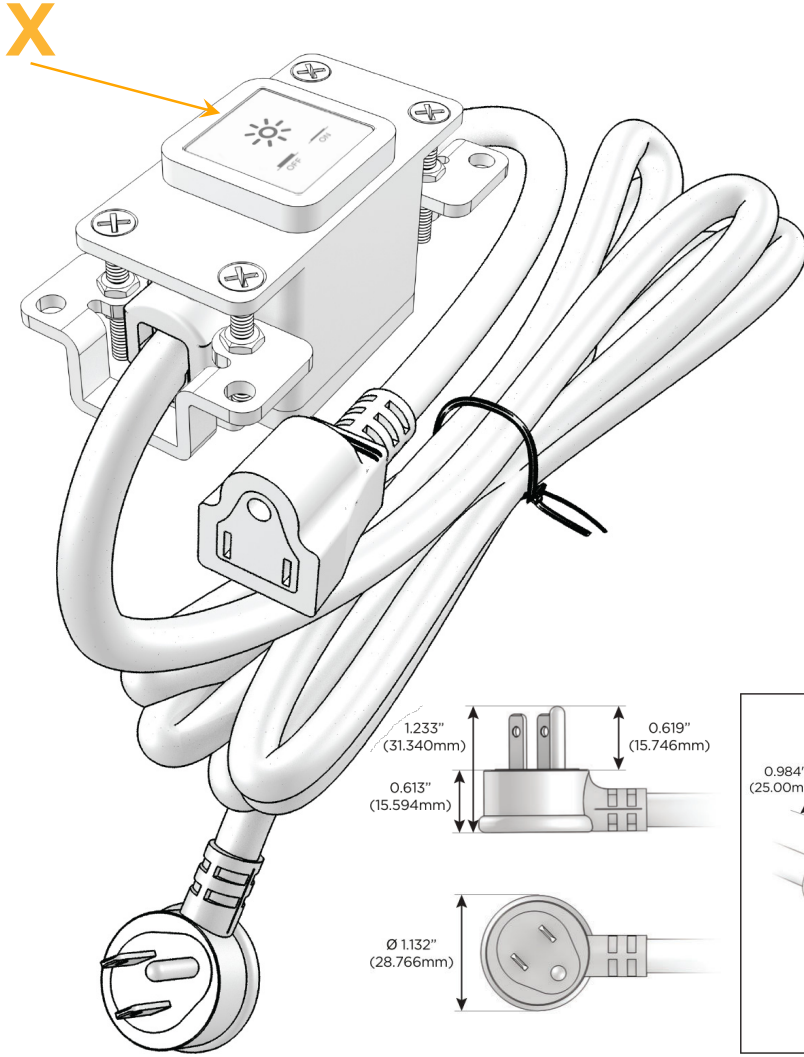

M-POWER-1T

AC POWER & DATA CONNECTIVITY SOLUTION

M-POWER-1TW-X-BZAB

Specs:

Modules/Ports:

- X Switched AC

Distributed by

Mormax Company, Inc.

8 Westchester Plaza

Elmsford, NY 10523

914-699-0101

sales@mormax.com

mormax.com