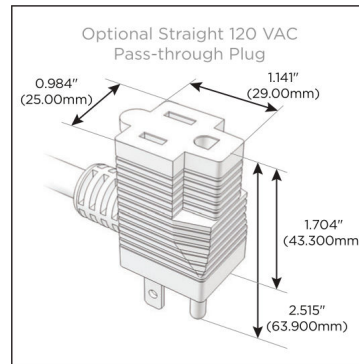

M-POWER-1T

AC POWER & DATA CONNECTIVITY SOLUTION

M-POWER-1TW-X-BRAB

Specs:

Modules/Ports:

- X Switched AC

Distributed by

Mormax Company, Inc.

8 Westchester Plaza

Elmsford, NY 10523

914-699-0101

sales@mormax.com

mormax.com