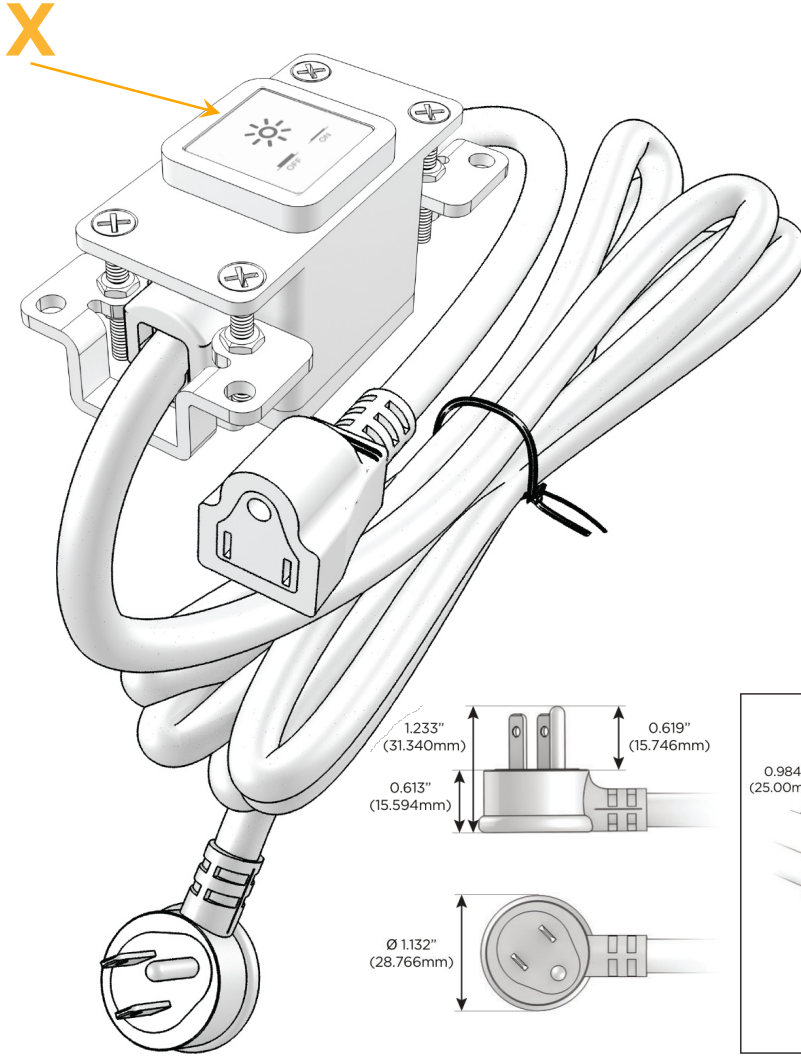

M-POWER-1T

AC POWER & DATA CONNECTIVITY SOLUTION

M-POWER-1TW-X-BRAB

Specs:

Modules/Ports:

- X Switched AC

Distributed by

Mormax Company, Inc.

8 Westchester Plaza

Elmsford, NY 10523

914-699-0101

sales@mormax.com

mormax.com