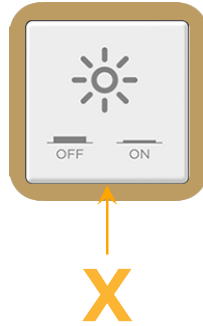

Bezel Finish: **BRASS (ABS)**

Custom Finishes Available M-POWER-1TW-X-BRAB

Features:

Module/Port Options:

- A** Tamper Resistant AC Receptacle
- E** USB-A & USB-C (20W)
- M** Double USB-A (Fast Charging Ports - 18W)
- H** HDMI
- 6** CAT 6
- 12** RJ 12
- X** Switched AC
- Y** 3-Way Switch (Low Voltage)
- V** USB-C (45W High Speed Charging Port)
- S** USB-C (25W High Speed Charging Port)
- R** Switched AC (Rocker Switch)
- D** Dimmer Switch

Plug:

Supplied with Low Profile Flat 45° Angle 120 VAC Plug

Optional Standard Straight 120 VAC Plug

Optional Straight 120 VAC Pass-through Plug

- CLEAN, COMPACT DESIGN
- STREAMLINED
- LOW PROFILE
- SIDE-EXITING CORDS
- PLUG & PLAY
- 6' AC CORD & PLUG (FLAT PLUG STANDARD)
- CUSTOMIZABLE CONFIGURATIONS AND FINISHES
- UL LISTED FOR MOUNTING IN FURNITURE
- 15A