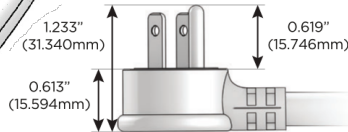

M-POWER-1T

AC POWER & DATA CONNECTIVITY SOLUTION

M-POWER-1TW-X-BRAAB

Specs:

Modules/Ports:

- X Switched AC

Distributed by

Mormax Company, Inc.

8 Westchester Plaza

Elmsford, NY 10523

914-699-0101

sales@mormax.com

mormax.com

TOP