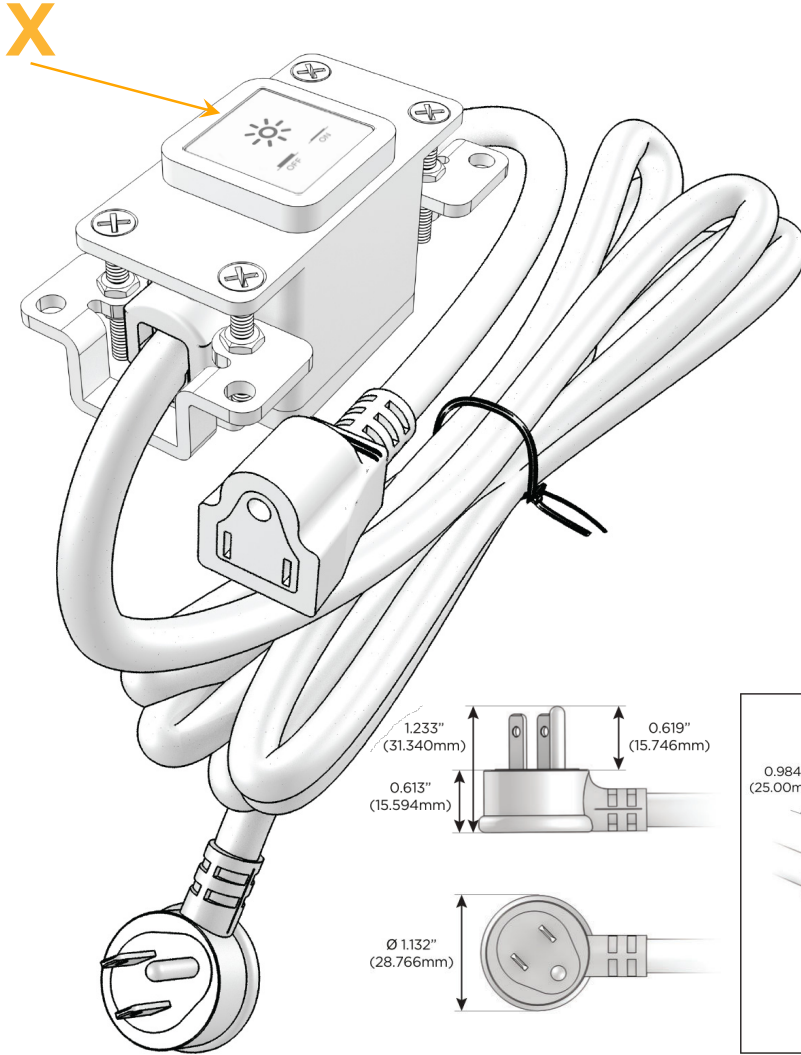

M-POWER-1T

AC POWER & DATA CONNECTIVITY SOLUTION

M-POWER-1TW-X-BRAAB

Specs:

Modules/Ports:

- X Switched AC

Distributed by

Mormax Company, Inc.

8 Westchester Plaza

Elmsford, NY 10523

914-699-0101

sales@mormax.com

mormax.com