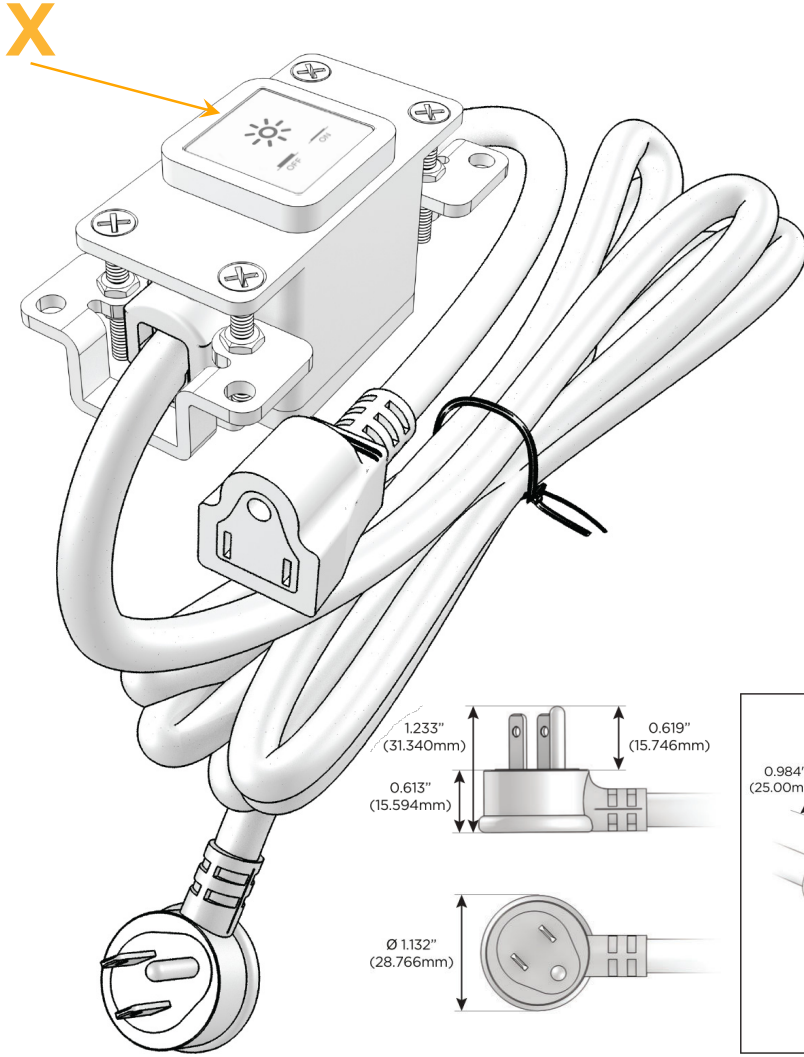

M-POWER-1T

AC POWER & DATA CONNECTIVITY SOLUTION

M-POWER-1TW-X-BB

Specs:

Modules/Ports:

- X Switched AC

Distributed by

Mormax Company, Inc.

8 Westchester Plaza

Elmsford, NY 10523

914-699-0101

sales@mormax.com

mormax.com