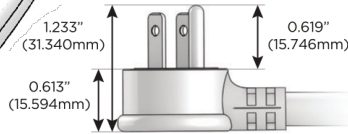

M-POWER-1T

AC POWER & DATA CONNECTIVITY SOLUTION

M-POWER-1TW-X-BAB

Specs:

Modules/Ports:

- X Switched AC

Distributed by

Mormax Company, Inc.

8 Westchester Plaza

Elmsford, NY 10523

914-699-0101

sales@mormax.com

mormax.com

TOP