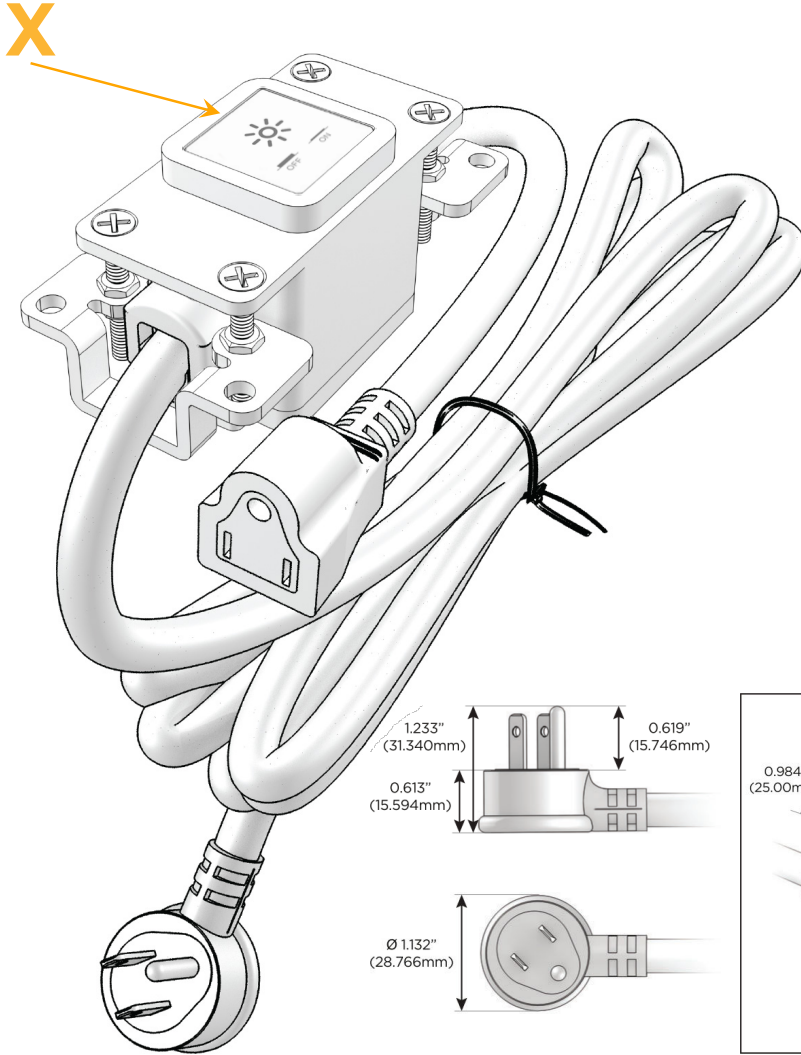

M-POWER-1T

AC POWER & DATA CONNECTIVITY SOLUTION

M-POWER-1TW-X-BAB

Specs:

Modules/Ports:

- X Switched AC

Distributed by

Mormax Company, Inc.

8 Westchester Plaza

Elmsford, NY 10523

914-699-0101

sales@mormax.com

mormax.com