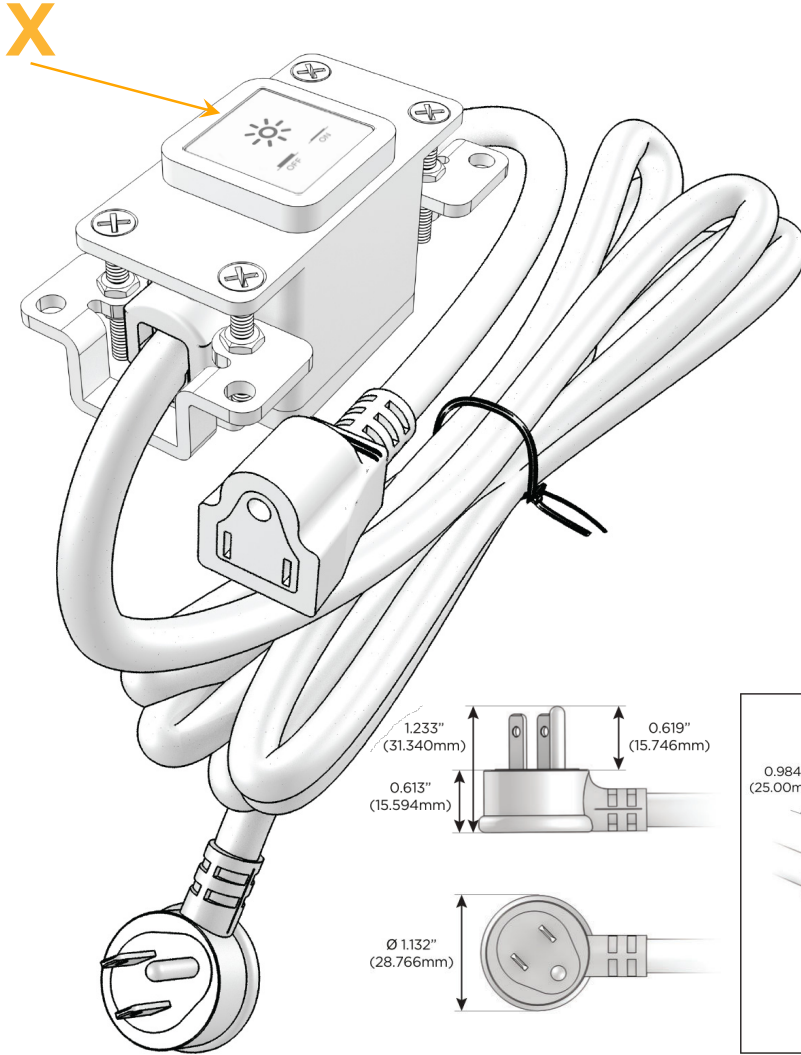

M-POWER-1T

AC POWER & DATA CONNECTIVITY SOLUTION

M-POWER-1TW-X-B2AB

Specs:

Modules/Ports:

- X Switched AC

Distributed by

Mormax Company, Inc.

8 Westchester Plaza

Elmsford, NY 10523

914-699-0101

sales@mormax.com

mormax.com