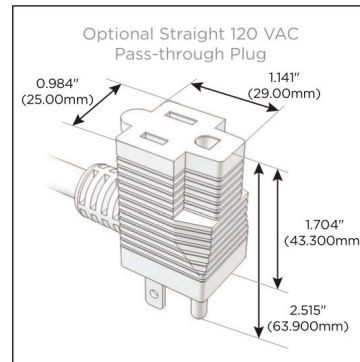

M-POWER-1T

AC POWER & DATA CONNECTIVITY SOLUTION

M-POWER-1TW-X-B2AB

Specs:

Modules/Ports:

- X Switched AC

Distributed by

Mormax Company, Inc.

8 Westchester Plaza

Elmsford, NY 10523

914-699-0101

sales@mormax.com

mormax.com