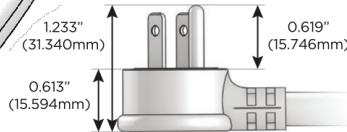

M-POWER-1T

AC POWER & DATA CONNECTIVITY SOLUTION

M-POWER-1TW-X-B2AB

Specs:

Modules/Ports:

- X Switched AC

Distributed by

Mormax Company, Inc.

8 Westchester Plaza

Elmsford, NY 10523

914-699-0101

sales@mormax.com

mormax.com

TOP