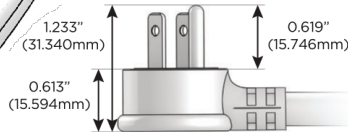

M-POWER-1T

AC POWER & DATA CONNECTIVITY SOLUTION

M-POWER-1TW-X-APAB

Specs:

Modules/Ports:

- X Switched AC

Distributed by

Mormax Company, Inc.

8 Westchester Plaza

Elmsford, NY 10523

914-699-0101

sales@mormax.com

mormax.com

TOP