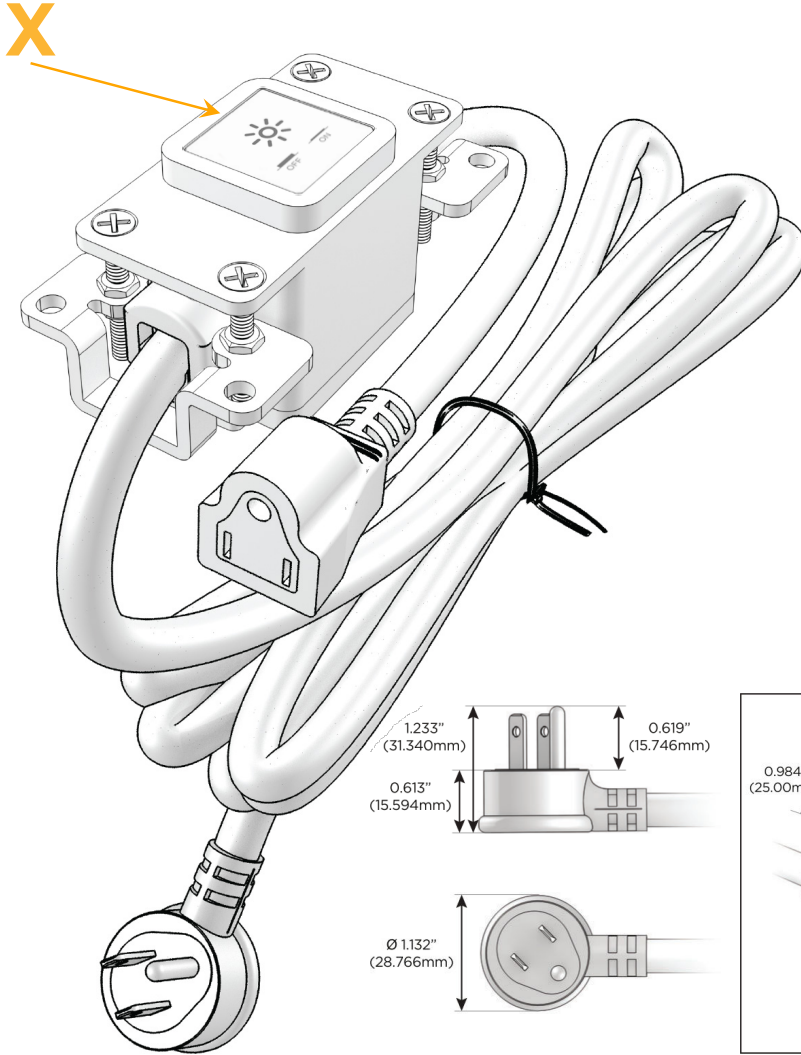

M-POWER-1T

AC POWER & DATA CONNECTIVITY SOLUTION

M-POWER-1TW-X-APAB

Specs:

Modules/Ports:

- X Switched AC

Distributed by

Mormax Company, Inc.

8 Westchester Plaza

Elmsford, NY 10523

914-699-0101

sales@mormax.com

mormax.com