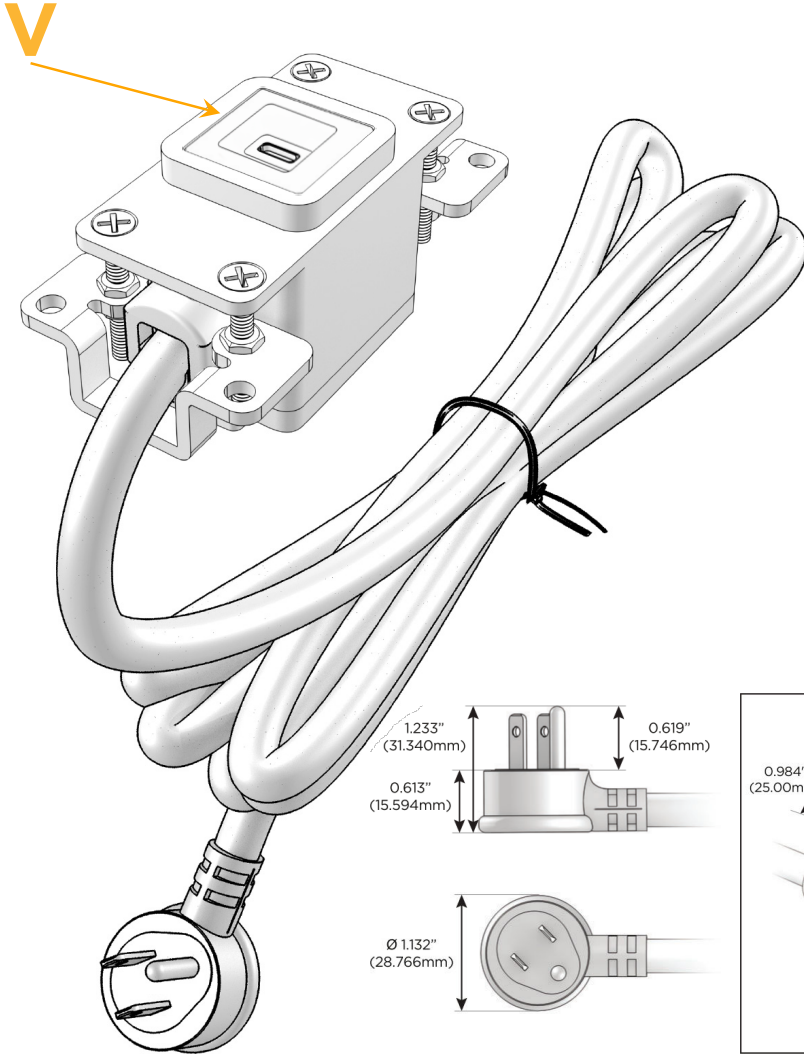

M-POWER-1T

AC POWER & DATA CONNECTIVITY SOLUTION

M-POWER-1TW-V-WB

Specs:

Modules/Ports:

- V USB-C (45W High Speed Charging Port)

Distributed by

Mormax Company, Inc.

8 Westchester Plaza

Elmsford, NY 10523

914-699-0101

sales@mormax.com

mormax.com