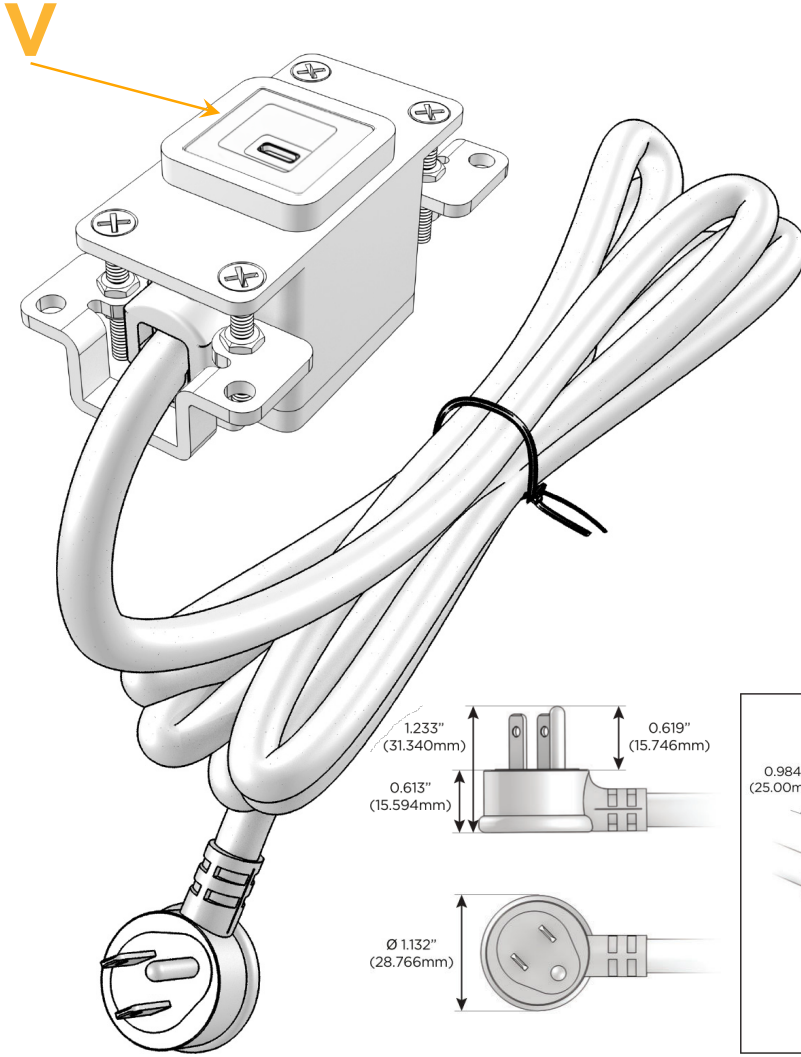

M-POWER-1T

AC POWER & DATA CONNECTIVITY SOLUTION

M-POWER-1TW-V-WAB

Specs:

Modules/Ports:

- V USB-C (45W High Speed Charging Port)

Distributed by

Mormax Company, Inc.

8 Westchester Plaza

Elmsford, NY 10523

914-699-0101

sales@mormax.com

mormax.com