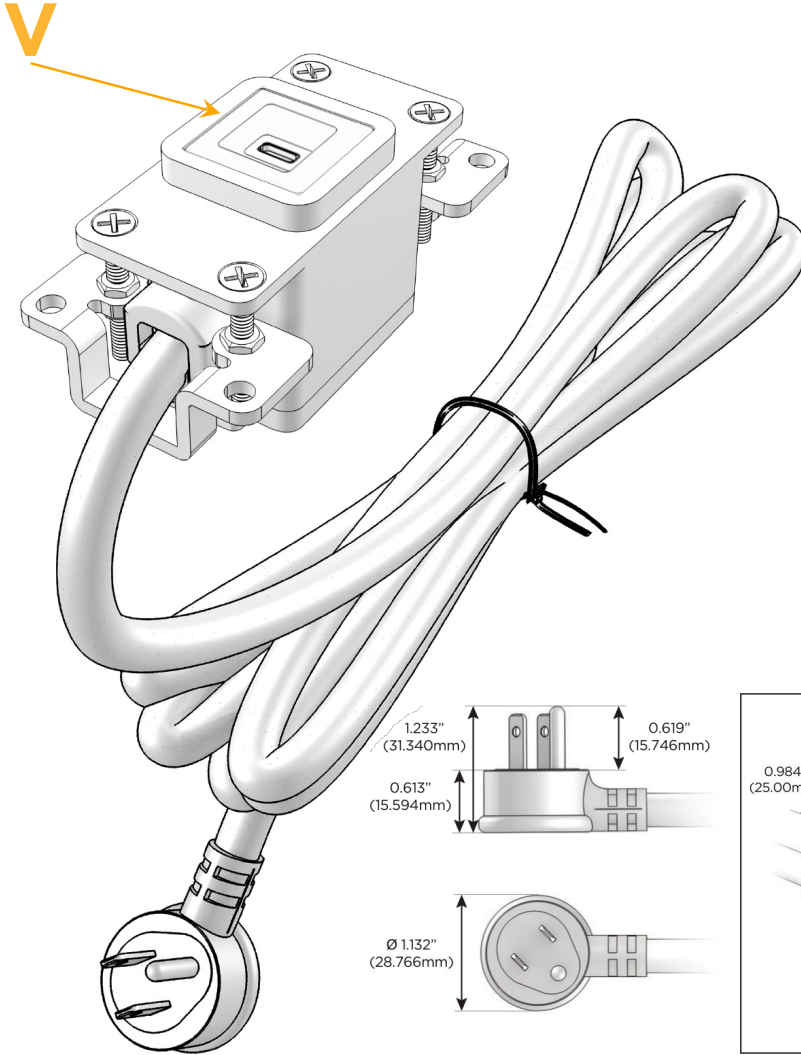

M-POWER-1T

AC POWER & DATA CONNECTIVITY SOLUTION

M-POWER-1TW-V-SS8B

Specs:

Modules/Ports:

- V USB-C (45W High Speed Charging Port)

Distributed by

Mormax Company, Inc.

8 Westchester Plaza

Elmsford, NY 10523

914-699-0101

sales@mormax.com

mormax.com