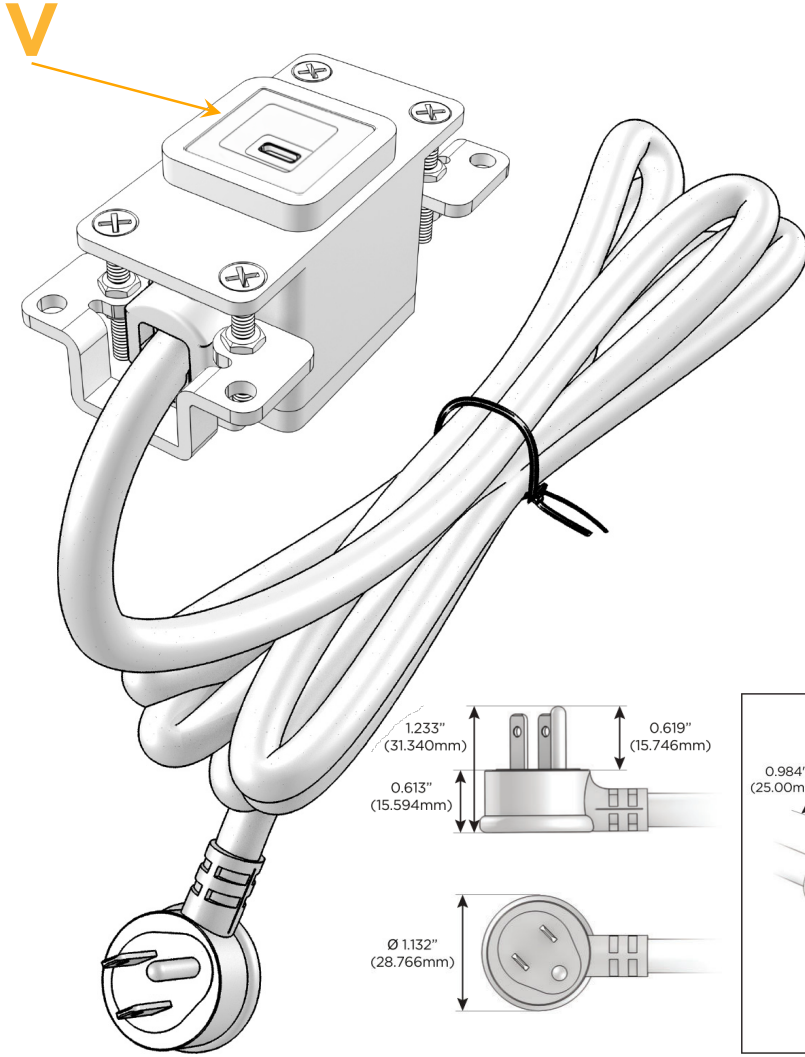

M-POWER-1T

AC POWER & DATA CONNECTIVITY SOLUTION

M-POWER-1TW-V-SAB

Specs:

Modules/Ports:

- V USB-C (45W High Speed Charging Port)

Distributed by

Mormax Company, Inc.

8 Westchester Plaza

Elmsford, NY 10523

914-699-0101

sales@mormax.com

mormax.com