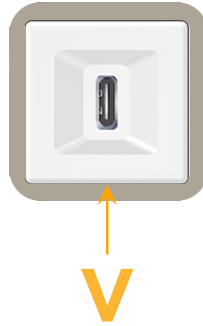

Features:

Module/Port Options:

- **A** Tamper Resistant AC Receptacle
- **E** USB-A & USB-C (20W)
- **M** Double USB-A (Fast Charging Ports - 18W)
- **H** HDMI
- **6** CAT 6
- **12** RJ 12
- **X** Switched AC
- **Y** 3-Way Switch (Low Voltage)
- **V** USB-C (45W High Speed Charging Port)
- **S** USB-C (25W High Speed Charging Port)
- **R** Switched AC (Rocker Switch)
- **D** Dimmer Switch

Plug:

Supplied with Low Profile Flat 45° Angle 120 VAC Plug

Optional Standard Straight 120 VAC Plug

Optional Straight 120 VAC Pass-through Plug

- CLEAN, COMPACT DESIGN
- STREAMLINED
- LOW PROFILE
- SIDE-EXITING CORDS
- PLUG & PLAY
- 6' AC CORD & PLUG (FLAT PLUG STANDARD)
- CUSTOMIZABLE CONFIGURATIONS AND FINISHES
- UL LISTED FOR MOUNTING IN FURNITURE
- 15A