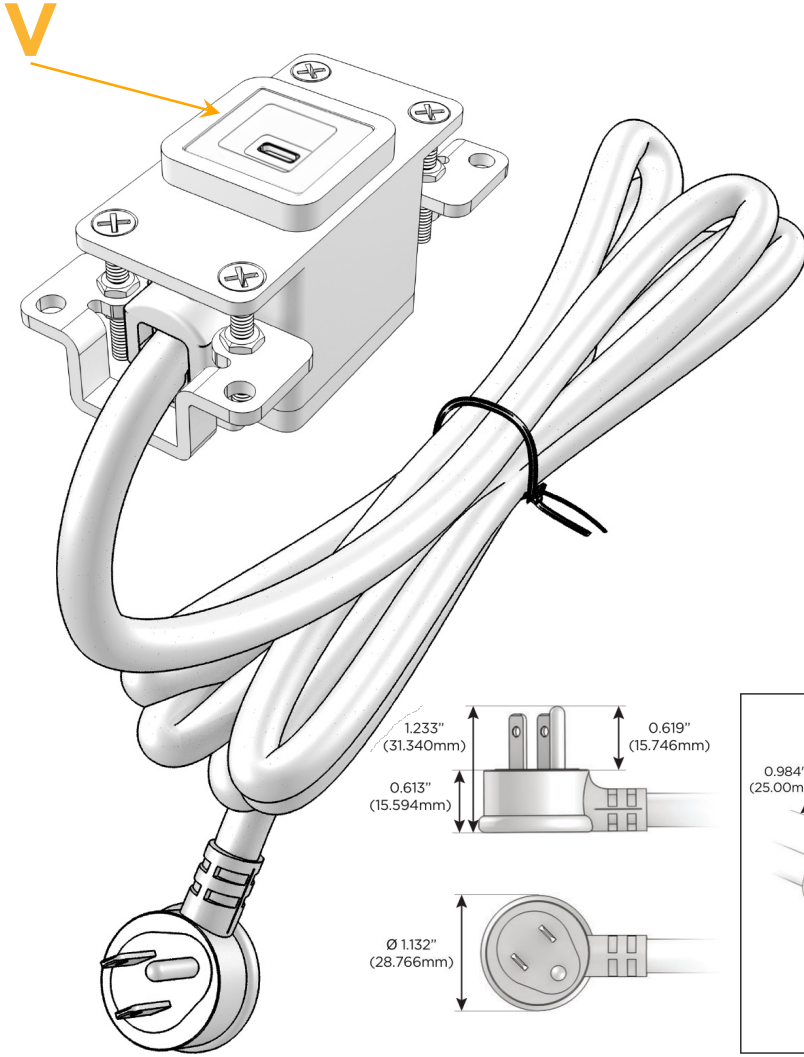

M-POWER-1T

AC POWER & DATA CONNECTIVITY SOLUTION

M-POWER-1TW-V-CRAB

Specs:

Modules/Ports:

- V USB-C (45W High Speed Charging Port)

Distributed by

Mormax Company, Inc.

8 Westchester Plaza

Elmsford, NY 10523

914-699-0101

sales@mormax.com

mormax.com