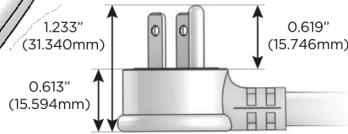

M-POWER-1T

AC POWER & DATA CONNECTIVITY SOLUTION

M-POWER-1TW-V-CRAB

Specs:

Modules/Ports:

- V USB-C (45W High Speed Charging Port)

Distributed by

Mormax Company, Inc.

8 Westchester Plaza

Elmsford, NY 10523

914-699-0101

sales@mormax.com

mormax.com

TOP