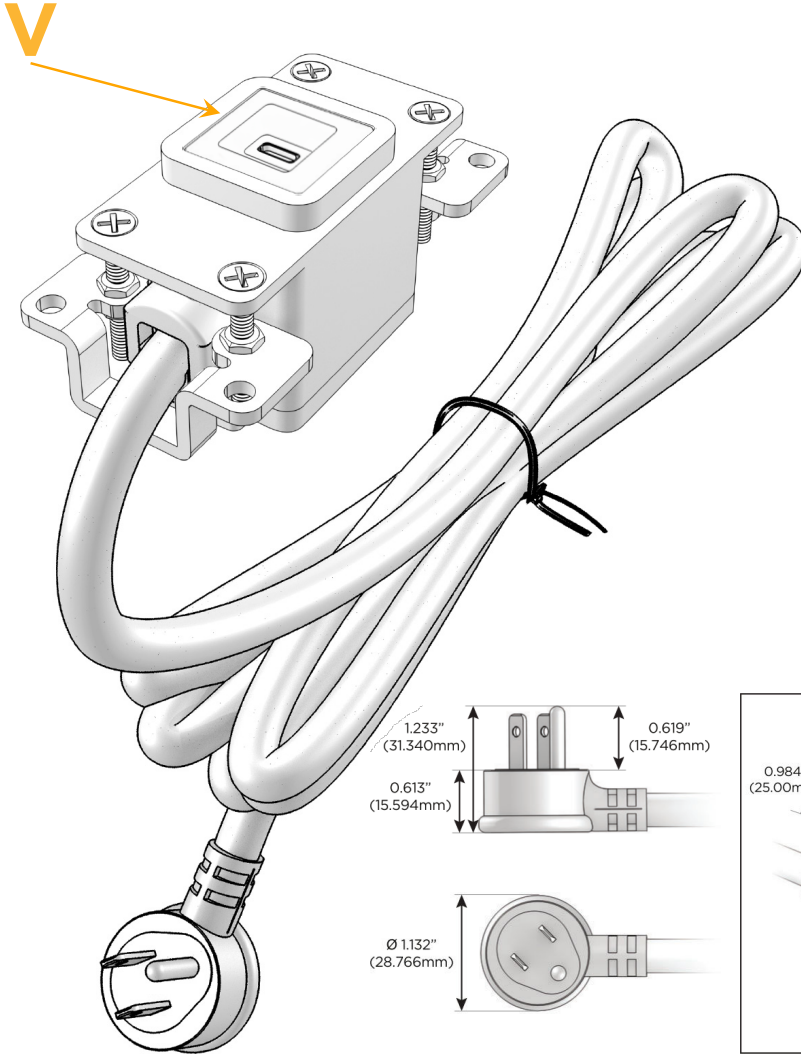

M-POWER-1T

AC POWER & DATA CONNECTIVITY SOLUTION

M-POWER-1TW-V-BRAAB

Specs:

Modules/Ports:

- V USB-C (45W High Speed Charging Port)

Distributed by

Mormax Company, Inc.

8 Westchester Plaza

Elmsford, NY 10523

914-699-0101

sales@mormax.com

mormax.com