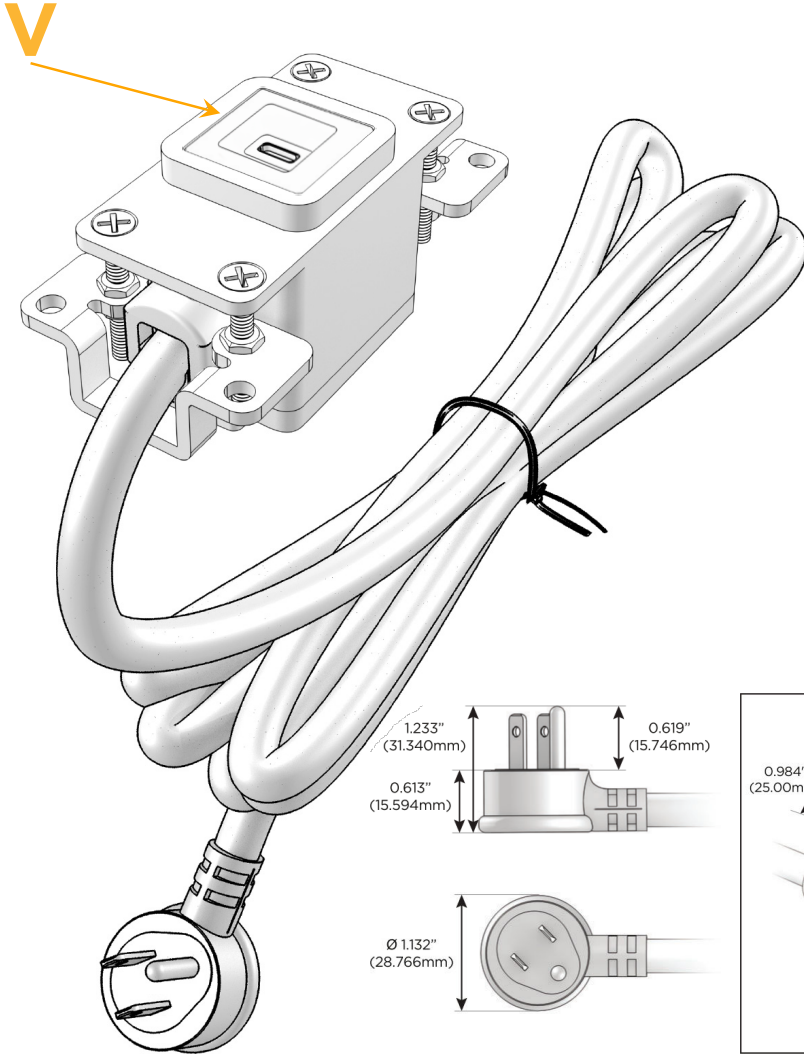

M-POWER-1T

AC POWER & DATA CONNECTIVITY SOLUTION

M-POWER-1TW-V-BB

Specs:

Modules/Ports:

- V USB-C (45W High Speed Charging Port)

Distributed by

Mormax Company, Inc.

8 Westchester Plaza

Elmsford, NY 10523

914-699-0101

sales@mormax.com

mormax.com