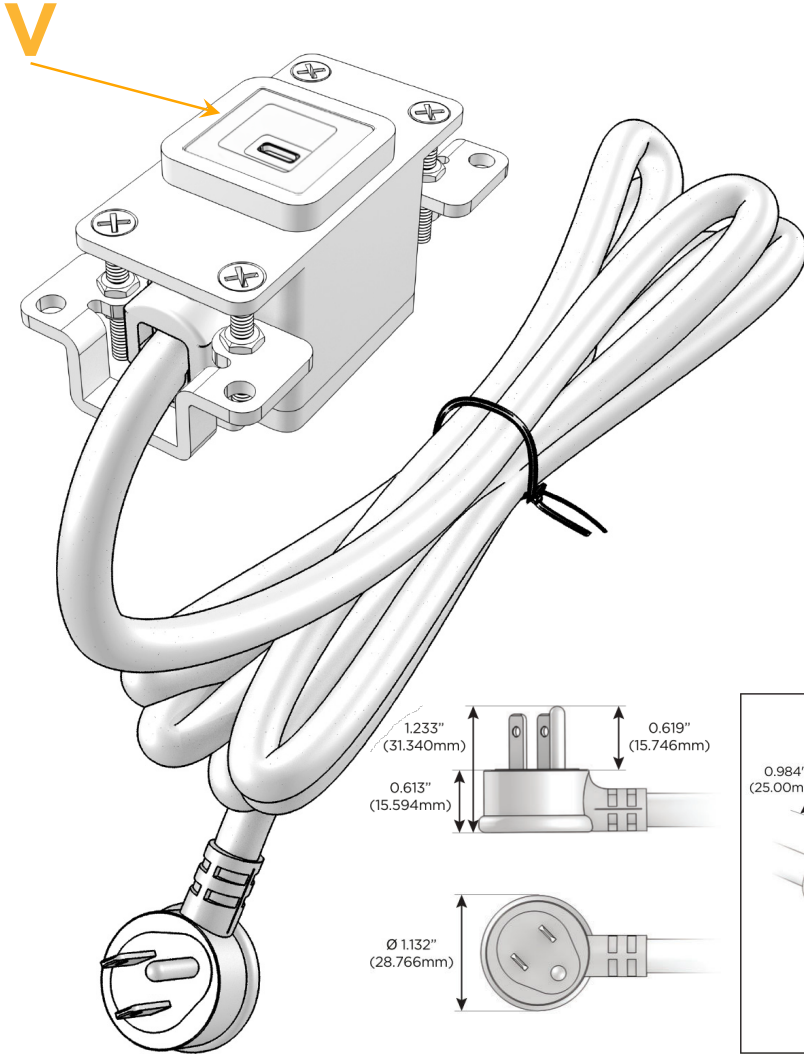

M-POWER-1T

AC POWER & DATA CONNECTIVITY SOLUTION

M-POWER-1TW-V-BAB

Specs:

Modules/Ports:

- V USB-C (45W High Speed Charging Port)

Distributed by

Mormax Company, Inc.

8 Westchester Plaza

Elmsford, NY 10523

914-699-0101

sales@mormax.com

mormax.com