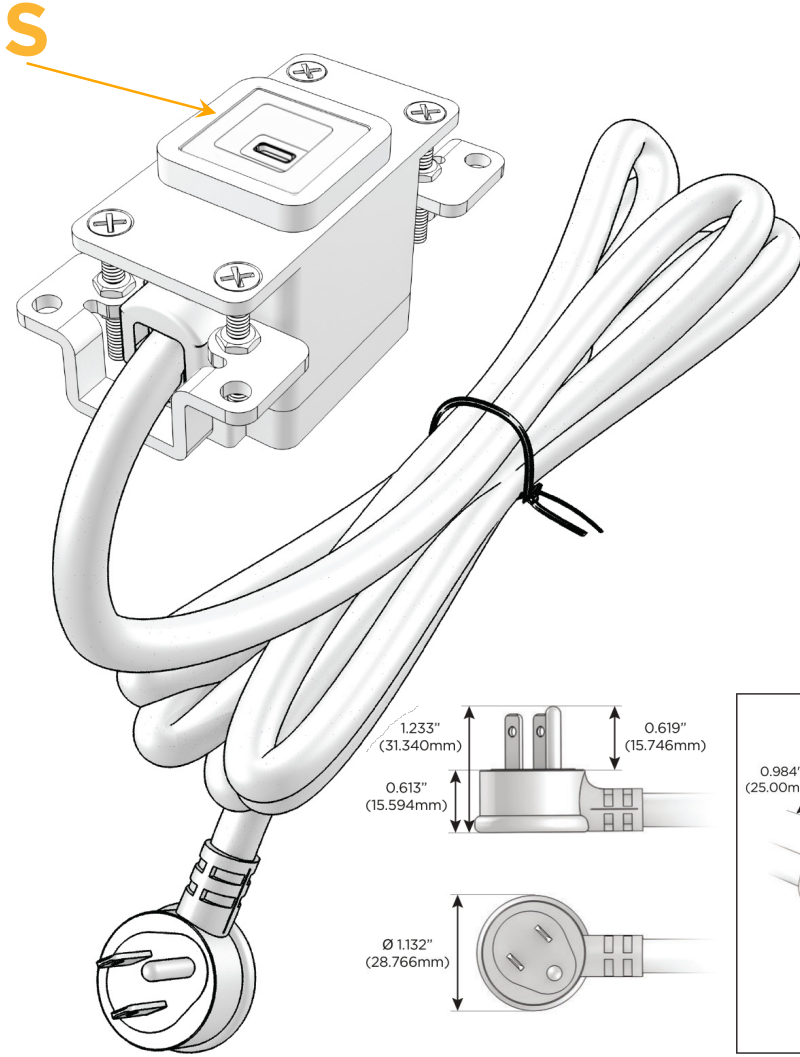

M-POWER-1T

AC POWER & DATA CONNECTIVITY SOLUTION

M-POWER-1TW-S-WAB

Specs:

Modules/Ports:

- S USB-C (25W High Speed Charging Port)

Distributed by

Mormax Company, Inc.

8 Westchester Plaza

Elmsford, NY 10523

914-699-0101

sales@mormax.com

mormax.com