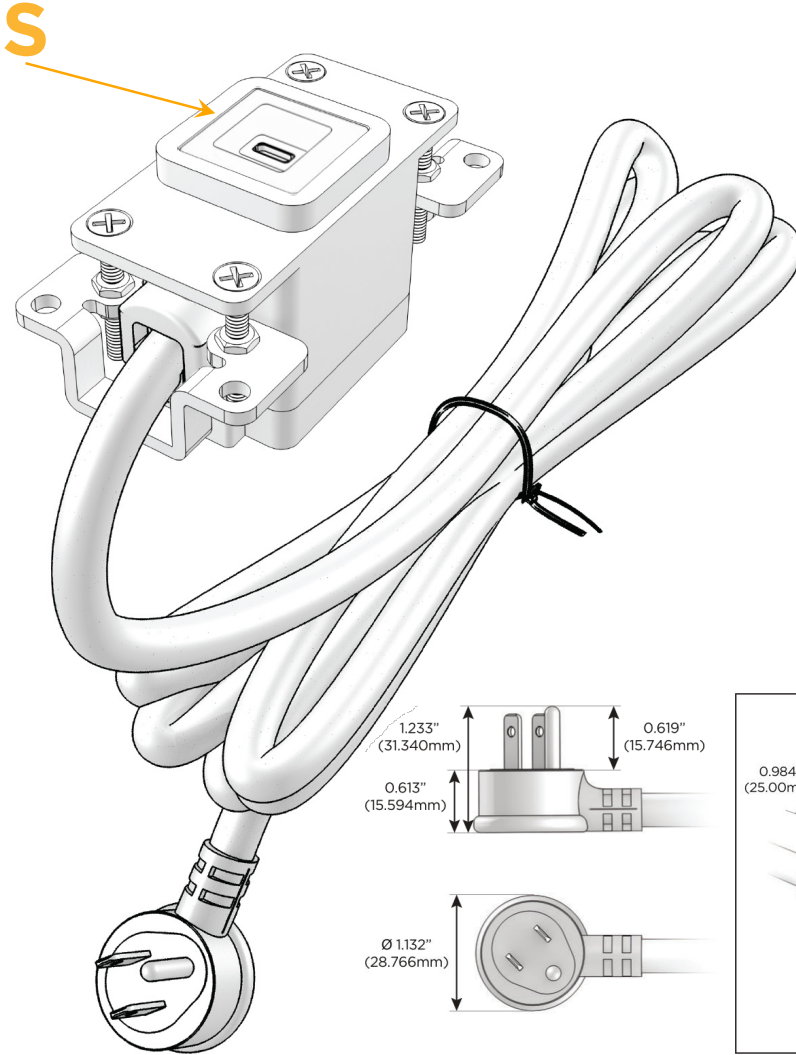

M-POWER-1T

AC POWER & DATA CONNECTIVITY SOLUTION

M-POWER-1TW-S-SS8B

Specs:

Modules/Ports:

- **S** USB-C (25W High Speed Charging Port)

Distributed by

Mormax Company, Inc.

8 Westchester Plaza

Elmsford, NY 10523

914-699-0101

sales@mormax.com

mormax.com