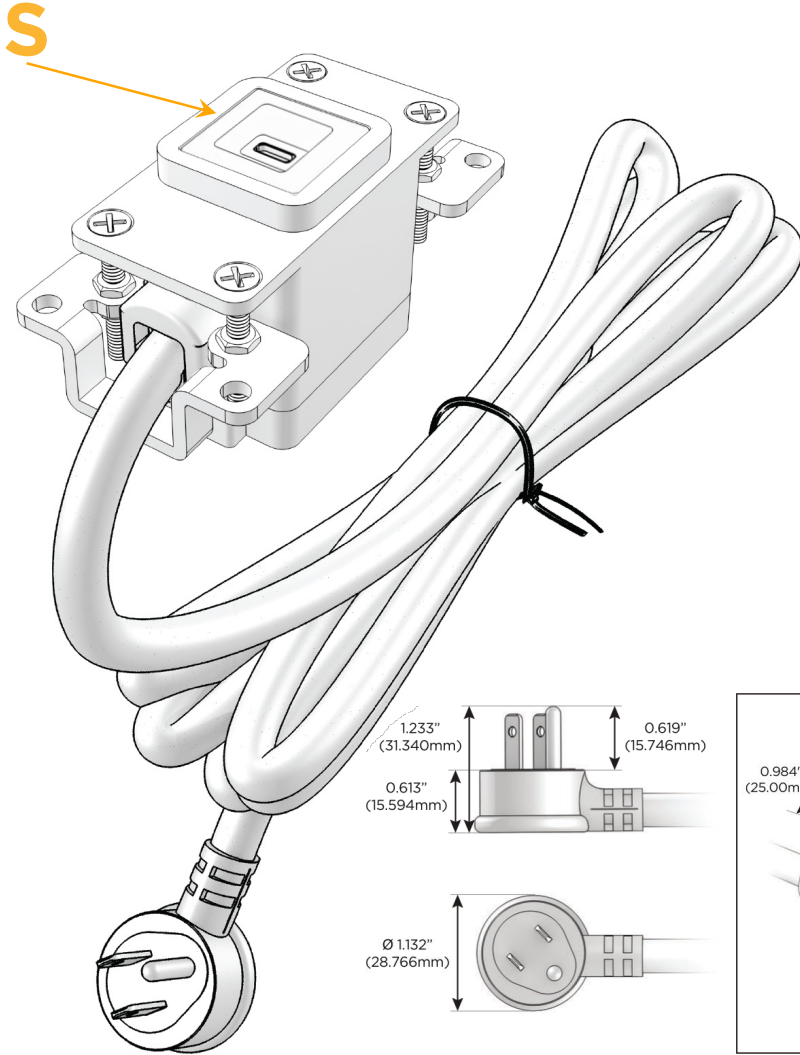

M-POWER-1T

AC POWER & DATA CONNECTIVITY SOLUTION

M-POWER-1TW-S-SS4B

Specs:

Modules/Ports:

- **S** USB-C (25W High Speed Charging Port)

Distributed by

Mormax Company, Inc.

8 Westchester Plaza

Elmsford, NY 10523

914-699-0101

sales@mormax.com

mormax.com