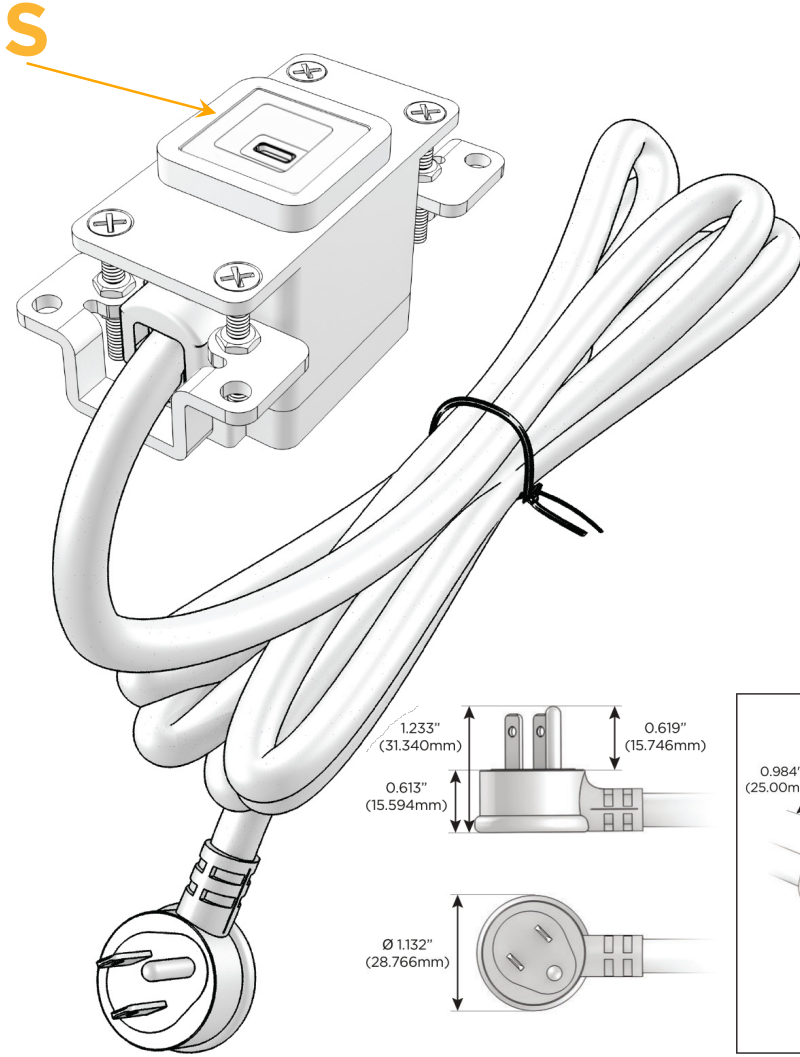

M-POWER-1T

AC POWER & DATA CONNECTIVITY SOLUTION

M-POWER-1TW-S-SAB

Specs:

Modules/Ports:

- **S** USB-C (25W High Speed Charging Port)

Distributed by

Mormax Company, Inc.

8 Westchester Plaza

Elmsford, NY 10523

914-699-0101

sales@mormax.com

mormax.com