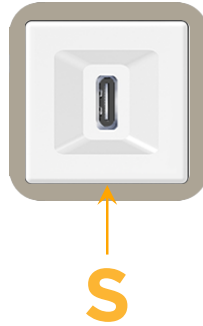

M-POWER-1T

AC POWER & DATA CONNECTIVITY SOLUTION

M-POWER-1TW-S-SAB

Distributed by

Mormax Company, Inc.

8 Westchester Plaza

Elmsford, NY 10523

914-699-0101

sales@mormax.com

mormax.com

Metro Light & Power's line of power & data solutions offers sophisticated design elements combined with greater ease of installation. Streamlined and low-profile, enhanced by side-exiting cords, our outlets advance the industry with their cutting edge look and feel. We believe flexibility is key, and we provide a variety of mounting options, including the ability to mount in limited spaces. Our outlets are available in many finishes and configurations, in addition to a custom color and finish capability for our clients.

Bezel Finish: **SATIN NICKEL (ABS)**

Custom Finishes Available M-POWER-1TW-S-SAB

Features:

Module/Port Options:

- **A** Tamper Resistant AC Receptacle
- **E** USB-A & USB-C (20W)
- **M** Double USB-A (Fast Charging Ports - 18W)
- **H** HDMI
- **6** CAT 6
- **12** RJ 12
- **X** Switched AC
- **Y** 3-Way Switch (Low Voltage)
- **V** USB-C (45W High Speed Charging Port)
- **S** USB-C (25W High Speed Charging Port)
- **R** Switched AC (Rocker Switch)
- **D** Dimmer Switch

Plug:

Supplied with Low Profile Flat 45° Angle 120 VAC Plug

Optional Standard Straight 120 VAC Plug

Optional Straight 120 VAC Pass-through Plug

- CLEAN, COMPACT DESIGN
- STREAMLINED
- LOW PROFILE
- SIDE-EXITING CORDS
- PLUG & PLAY
- 6' AC CORD & PLUG (FLAT PLUG STANDARD)
- CUSTOMIZABLE CONFIGURATIONS AND FINISHES
- UL LISTED FOR MOUNTING IN FURNITURE
- 15A