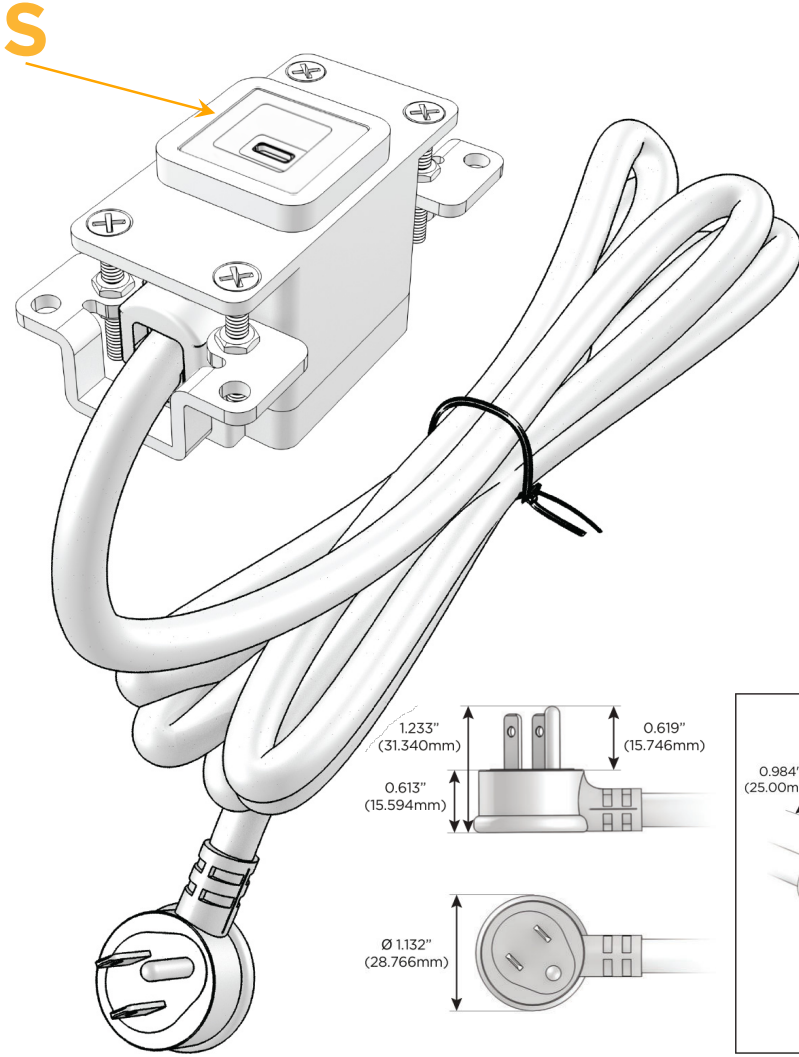

M-POWER-1T

AC POWER & DATA CONNECTIVITY SOLUTION

M-POWER-1TW-S-BB

Specs:

Modules/Ports:

- S USB-C (25W High Speed Charging Port)

Distributed by

Mormax Company, Inc.

8 Westchester Plaza

Elmsford, NY 10523

914-699-0101

sales@mormax.com

mormax.com