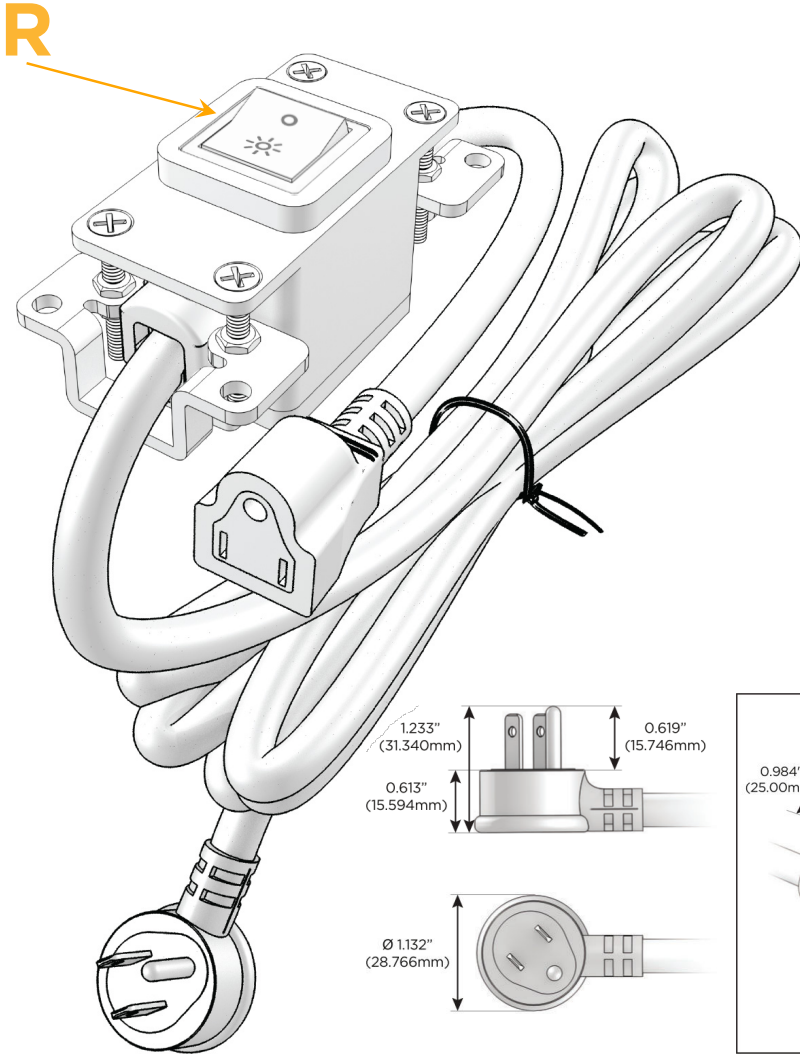

M-POWER-1T

AC POWER & DATA CONNECTIVITY SOLUTION

M-POWER-1TW-R-CRAB

Specs:

Modules/Ports:

- **R** Switched AC (Rocker Switch)

Distributed by

Mormax Company, Inc.

8 Westchester Plaza

Elmsford, NY 10523

914-699-0101

sales@mormax.com

mormax.com