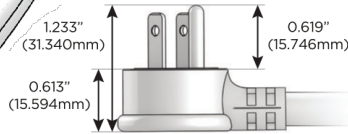

M-POWER-1T

AC POWER & DATA CONNECTIVITY SOLUTION

M-POWER-1TW-R-CRAB

Specs:

Modules/Ports:

- **R** Switched AC (Rocker Switch)

Distributed by

Mormax Company, Inc.

8 Westchester Plaza

Elmsford, NY 10523

914-699-0101

sales@mormax.com

mormax.com

TOP