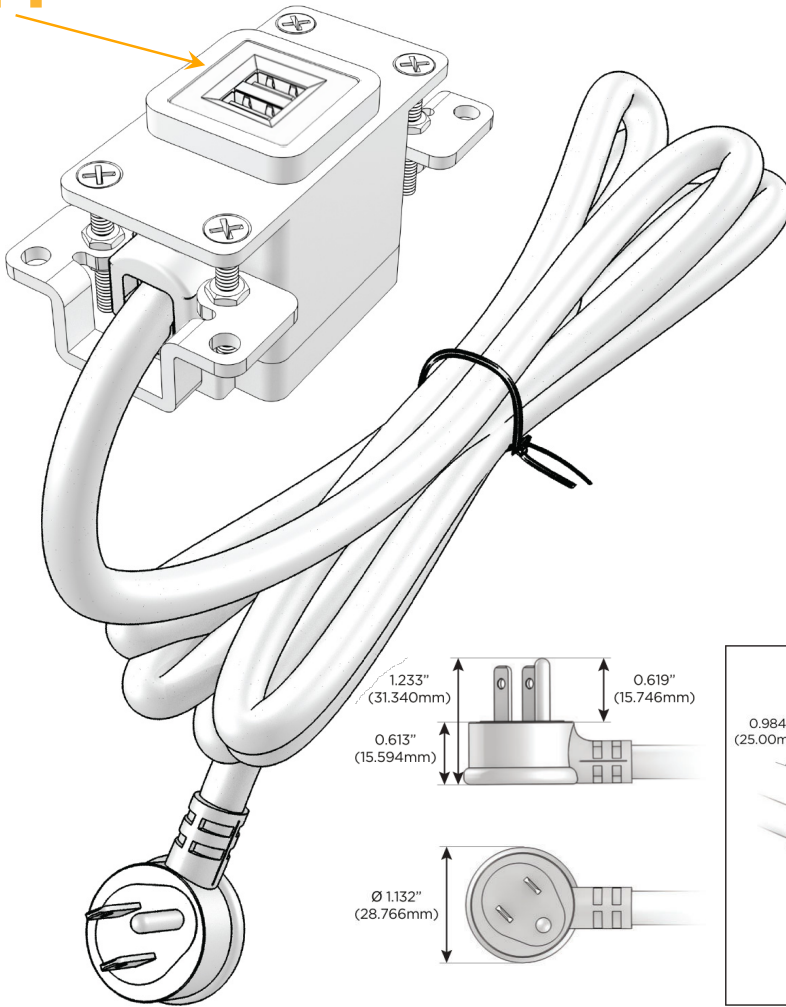

M-POWER-1T

AC POWER & DATA CONNECTIVITY SOLUTION

M-POWER-1TW-M-SS8B

Specs:

Modules/Ports:

- **M** Double USB-A (Fast Charging Ports - 18W)

Distributed by

Mormax Company, Inc.

8 Westchester Plaza

Elmsford, NY 10523

914-699-0101

sales@mormax.com

mormax.com

M