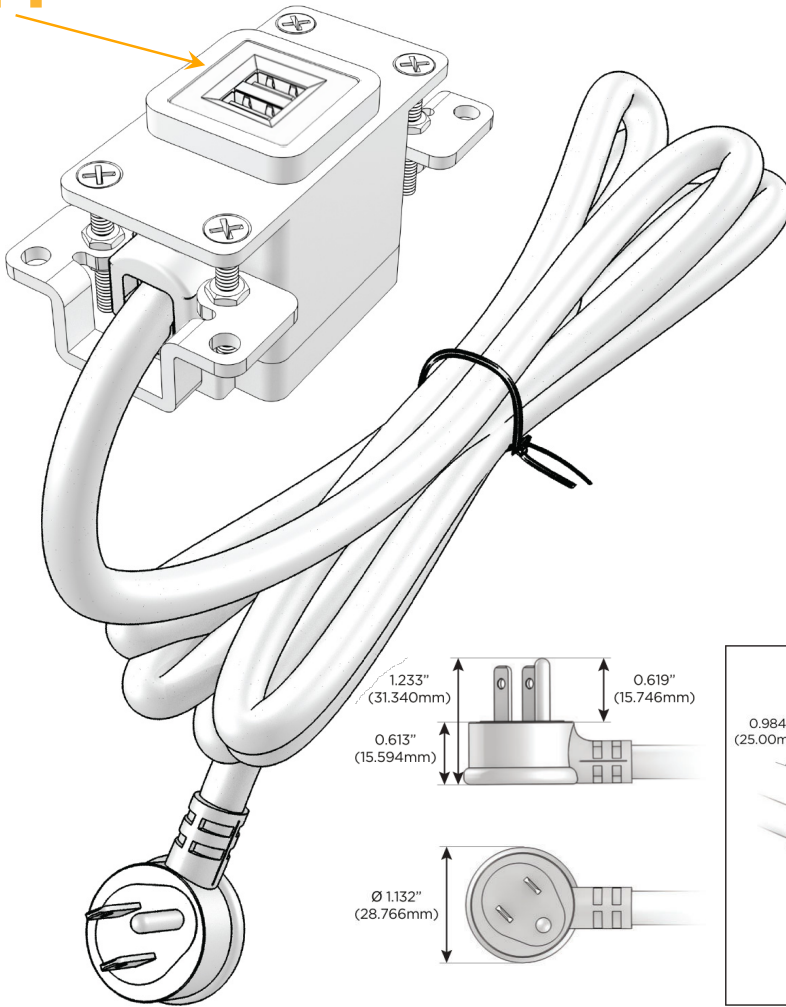

M-POWER-1T

AC POWER & DATA CONNECTIVITY SOLUTION

M-POWER-1TW-M-SS4B

Specs:

Modules/Ports:

- **M** Double USB-A (Fast Charging Ports - 18W)

Distributed by

Mormax Company, Inc.

8 Westchester Plaza

Elmsford, NY 10523

914-699-0101

sales@mormax.com

mormax.com

M