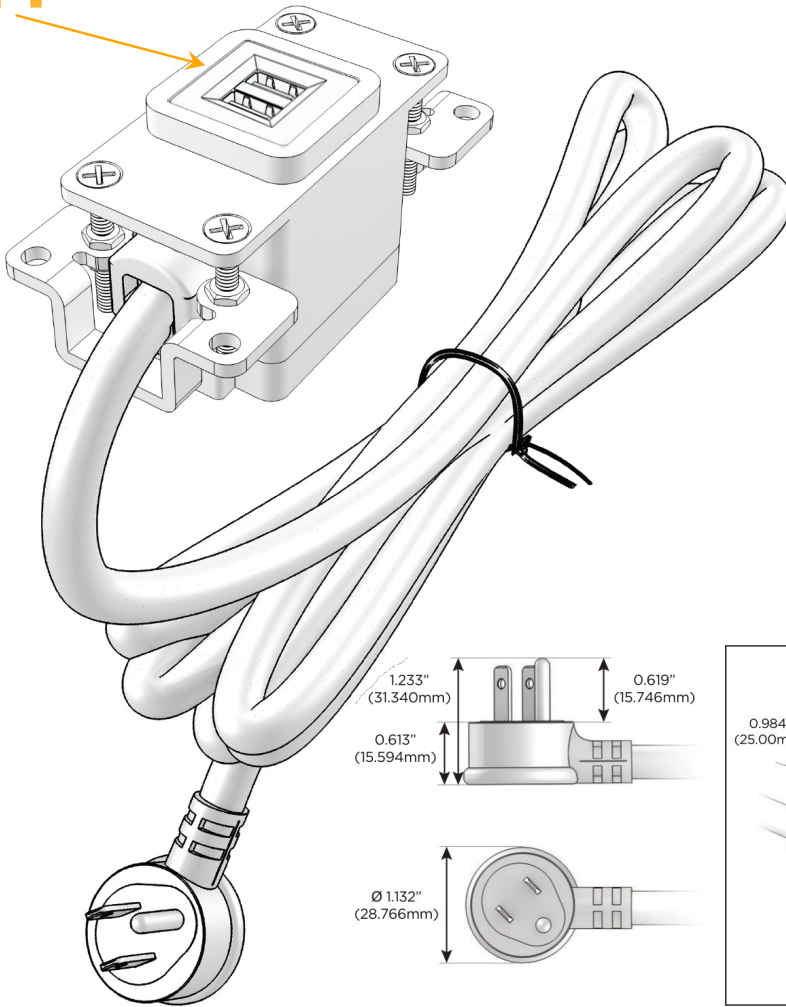

M-POWER-1T

AC POWER & DATA CONNECTIVITY SOLUTION

M-POWER-1TW-M-SAB

Specs:

Modules/Ports:

- **M** Double USB-A (Fast Charging Ports - 18W)

Distributed by

Mormax Company, Inc.

8 Westchester Plaza

Elmsford, NY 10523

914-699-0101

sales@mormax.com

mormax.com

M