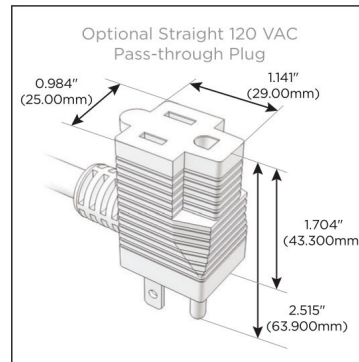

M-POWER-1T

AC POWER & DATA CONNECTIVITY SOLUTION

M-POWER-1TW-M-SAB

Specs:

Modules/Ports:

- **M** Double USB-A (Fast Charging Ports - 18W)

Distributed by

Mormax Company, Inc.

8 Westchester Plaza

Elmsford, NY 10523

914-699-0101

sales@mormax.com

mormax.com

M