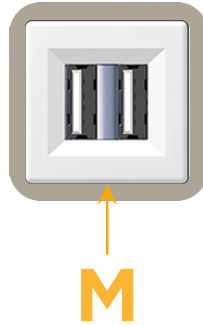

M-POWER-1T

AC POWER & DATA CONNECTIVITY SOLUTION

M-POWER-1TW-M-SAB

Distributed by

Mormax Company, Inc.

8 Westchester Plaza

Elmsford, NY 10523

914-699-0101

sales@mormax.com

mormax.com

Metro Light & Power's line of power & data solutions offers sophisticated design elements combined with greater ease of installation. Streamlined and low-profile, enhanced by side-exiting cords, our outlets advance the industry with their cutting edge look and feel. We believe flexibility is key, and we provide a variety of mounting options, including the ability to mount in limited spaces. Our outlets are available in many finishes and configurations, in addition to a custom color and finish capability for our clients.

Bezel Finish: **SATIN NICKEL (ABS)**

Custom Finishes Available M-POWER-1TW-M-SAB

Features:

Module/Port Options:

- **A** Tamper Resistant AC Receptacle
- **E** USB-A & USB-C (20W)
- **M** Double USB-A (Fast Charging Ports - 18W)
- **H** HDMI
- **6** CAT 6
- **12** RJ 12
- **X** Switched AC
- **Y** 3-Way Switch (Low Voltage)
- **V** USB-C (45W High Speed Charging Port)
- **S** USB-C (25W High Speed Charging Port)
- **R** Switched AC (Rocker Switch)
- **D** Dimmer Switch

Plug:

Supplied with Low Profile Flat 45° Angle 120 VAC Plug

Optional Standard Straight 120 VAC Plug

Optional Straight 120 VAC Pass-through Plug

- CLEAN, COMPACT DESIGN
- STREAMLINED
- LOW PROFILE
- SIDE-EXITING CORDS
- PLUG & PLAY
- 6' AC CORD & PLUG (FLAT PLUG STANDARD)
- CUSTOMIZABLE CONFIGURATIONS AND FINISHES
- UL LISTED FOR MOUNTING IN FURNITURE
- 15A