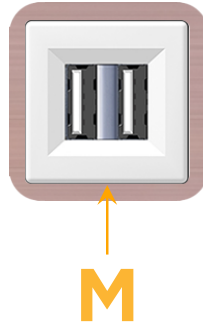

Features:

Module/Port Options:

- **A** Tamper Resistant AC Receptacle
- **E** USB-A & USB-C (20W)
- **M** Double USB-A (Fast Charging Ports - 18W)
- **H** HDMI
- **6** CAT 6
- **12** RJ 12
- **X** Switched AC
- **Y** 3-Way Switch (Low Voltage)
- **V** USB-C (45W High Speed Charging Port)
- **S** USB-C (25W High Speed Charging Port)
- **R** Switched AC (Rocker Switch)
- **D** Dimmer Switch

Plug:

Supplied with Low Profile Flat 45° Angle 120 VAC Plug

Optional Standard Straight 120 VAC Plug

Optional Straight 120 VAC Pass-through Plug

- CLEAN, COMPACT DESIGN
- STREAMLINED
- LOW PROFILE
- SIDE-EXITING CORDS
- PLUG & PLAY
- 6' AC CORD & PLUG (FLAT PLUG STANDARD)
- CUSTOMIZABLE CONFIGURATIONS AND FINISHES
- UL LISTED FOR MOUNTING IN FURNITURE
- 15A