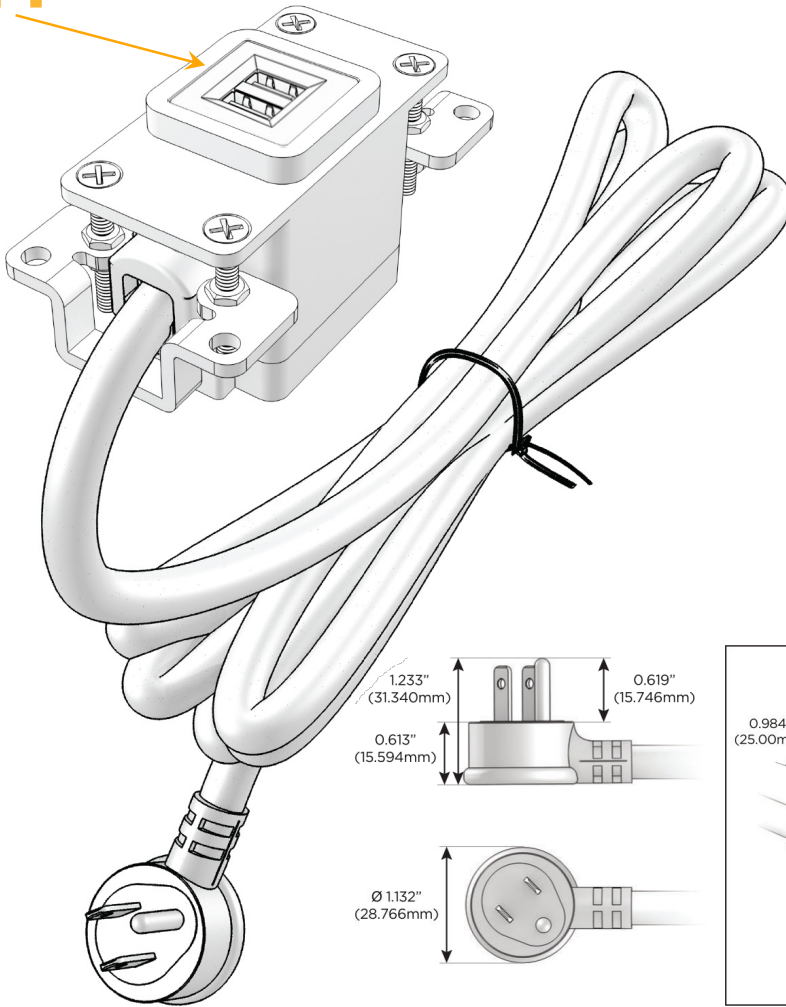

M-POWER-1T

AC POWER & DATA CONNECTIVITY SOLUTION

M-POWER-1TW-M-CHAB

Specs:

Modules/Ports:

M Double USB-A (Fast Charging Ports - 18W)

Distributed by

Mormax Company, Inc.

8 Westchester Plaza

Elmsford, NY 10523

914-699-0101

sales@mormax.com

mormax.com

M