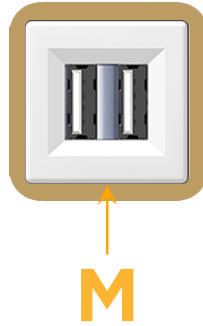

sales@mormax.com

mormax.com

Metro Light & Power's line of power & data solutions offers sophisticated design elements combined with greater ease of installation. Streamlined and low-profile, enhanced by side-exiting cords, our outlets advance the industry with their cutting edge look and feel. We believe flexibility is key, and we provide a variety of mounting options, including the ability to mount in limited spaces. Our outlets are available in many finishes and configurations, in addition to a custom color and finish capability for our clients.

Bezel Finish: **STANDARD BRONZE (ABS)**

Custom Finishes Available M-POWER-1TW-M-BZAB

Features:

Module/Port Options:

- A** Tamper Resistant AC Receptacle
- E** USB-A & USB-C (20W)
- M** Double USB-A (Fast Charging Ports - 18W)
- H** HDMI
- 6** CAT 6
- 12** RJ 12
- X** Switched AC
- Y** 3-Way Switch (Low Voltage)
- V** USB-C (45W High Speed Charging Port)
- S** USB-C (25W High Speed Charging Port)
- R** Switched AC (Rocker Switch)
- D** Dimmer Switch

Plug:

Supplied with Low Profile Flat 45° Angle 120 VAC Plug

Optional Standard Straight 120 VAC Plug

Optional Straight 120 VAC Pass-through Plug

- CLEAN, COMPACT DESIGN
- STREAMLINED
- LOW PROFILE
- SIDE-EXITING CORDS
- PLUG & PLAY
- 6' AC CORD & PLUG (FLAT PLUG STANDARD)
- CUSTOMIZABLE CONFIGURATIONS AND FINISHES
- UL LISTED FOR MOUNTING IN FURNITURE
- 15A