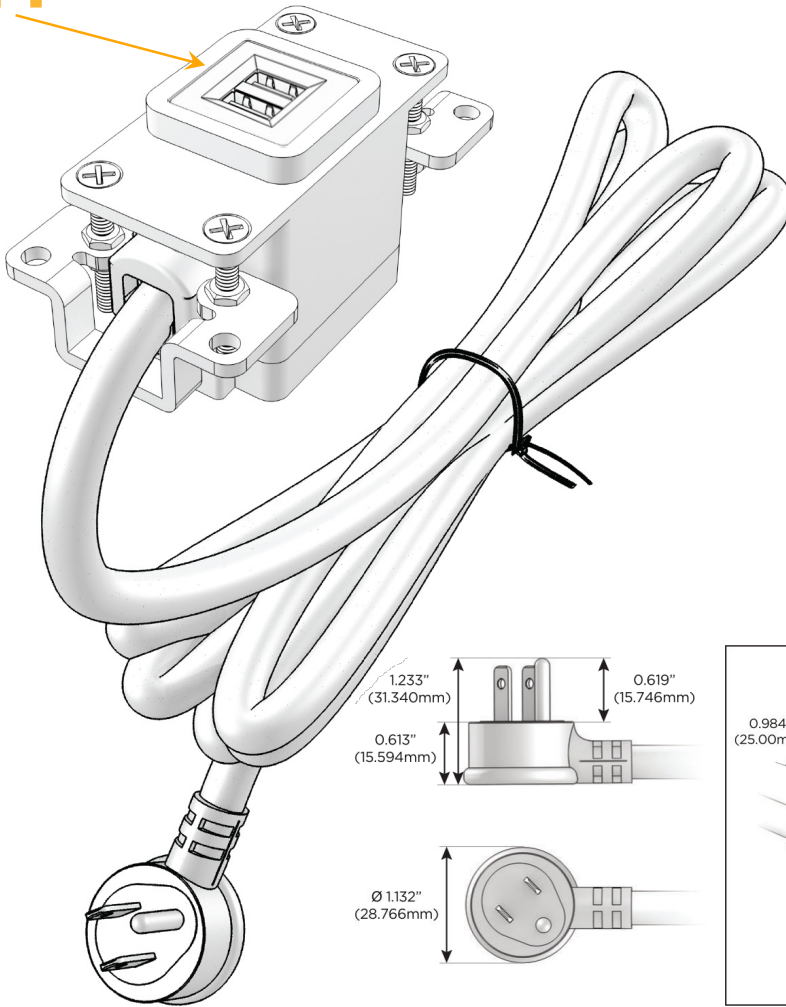

M-POWER-1T

AC POWER & DATA CONNECTIVITY SOLUTION

M-POWER-1TW-M-BZAB

Specs:

Modules/Ports:

- **M** Double USB-A (Fast Charging Ports - 18W)

Distributed by

Mormax Company, Inc.

8 Westchester Plaza

Elmsford, NY 10523

914-699-0101

sales@mormax.com

mormax.com

M