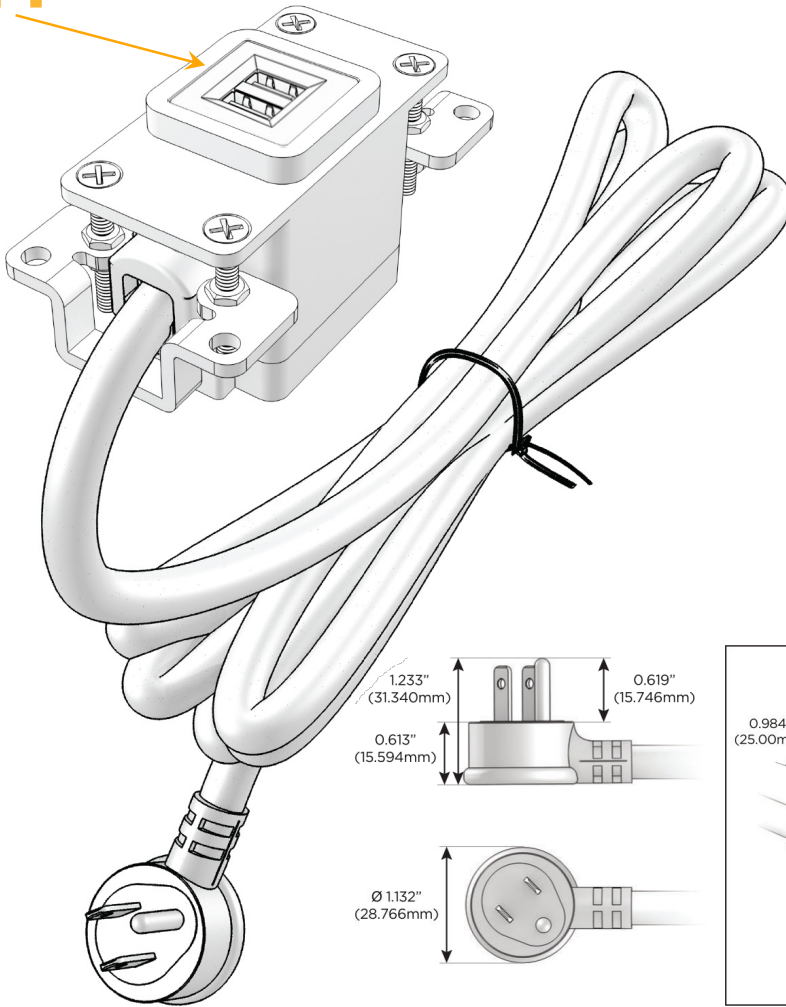

M-POWER-1T

AC POWER & DATA CONNECTIVITY SOLUTION

M-POWER-1TW-M-BZ5AAB

Specs:

Modules/Ports:

- **M** Double USB-A (Fast Charging Ports - 18W)

Distributed by

Mormax Company, Inc.

8 Westchester Plaza

Elmsford, NY 10523

914-699-0101

sales@mormax.com

mormax.com

M