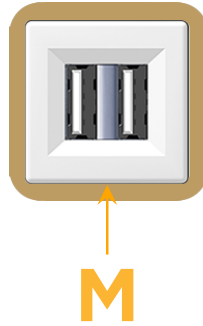

Features:

Module/Port Options:

- **A** Tamper Resistant AC Receptacle
- **E** USB-A & USB-C (20W)
- **M** Double USB-A (Fast Charging Ports - 18W)
- **H** HDMI
- **6** CAT 6
- **12** RJ 12
- **X** Switched AC
- **Y** 3-Way Switch (Low Voltage)
- **V** USB-C (45W High Speed Charging Port)
- **S** USB-C (25W High Speed Charging Port)
- **R** Switched AC (Rocker Switch)
- **D** Dimmer Switch

Plug:

Supplied with Low Profile Flat 45° Angle 120 VAC Plug

Optional Standard Straight 120 VAC Plug

Optional Straight 120 VAC Pass-through Plug

- CLEAN, COMPACT DESIGN
- STREAMLINED
- LOW PROFILE
- SIDE-EXITING CORDS
- PLUG & PLAY
- 6' AC CORD & PLUG (FLAT PLUG STANDARD)
- CUSTOMIZABLE CONFIGURATIONS AND FINISHES
- UL LISTED FOR MOUNTING IN FURNITURE
- 15A