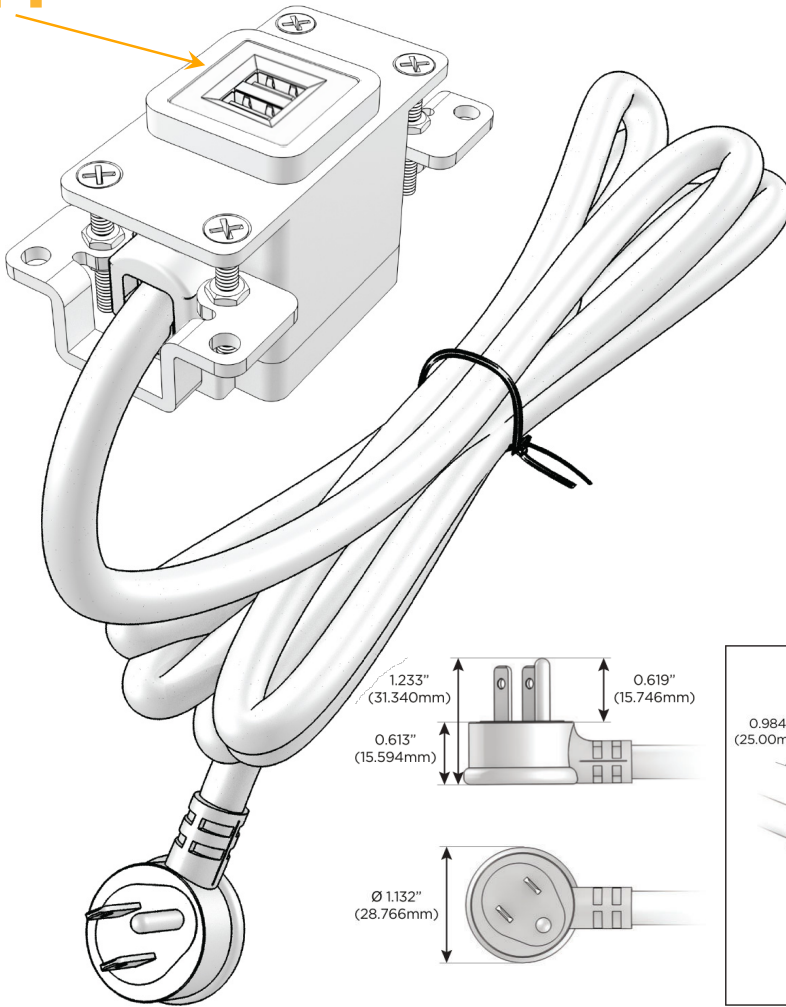

M-POWER-1T

AC POWER & DATA CONNECTIVITY SOLUTION

M-POWER-1TW-M-BRAB

Specs:

Modules/Ports:

- **M** Double USB-A (Fast Charging Ports - 18W)

Distributed by

Mormax Company, Inc.

8 Westchester Plaza

Elmsford, NY 10523

914-699-0101

sales@mormax.com

mormax.com

M