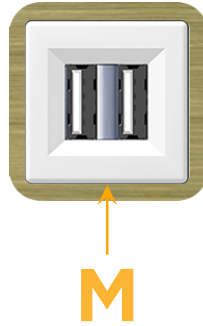

sales@mormax.com

mormax.com

Metro Light & Power's line of power & data solutions offers sophisticated design elements combined with greater ease of installation. Streamlined and low-profile, enhanced by side-exiting cords, our outlets advance the industry with their cutting edge look and feel. We believe flexibility is key, and we provide a variety of mounting options, including the ability to mount in limited spaces. Our outlets are available in many finishes and configurations, in addition to a custom color and finish capability for our clients.

Bezel Finish: **BRASS ANTIQUED (ABS)**

Custom Finishes Available M-POWER-1TW-M-BRAAB

Features:

Module/Port Options:

- A** Tamper Resistant AC Receptacle
- E** USB-A & USB-C (20W)
- M** Double USB-A (Fast Charging Ports - 18W)
- H** HDMI
- 6** CAT 6
- 12** RJ 12
- X** Switched AC
- Y** 3-Way Switch (Low Voltage)
- V** USB-C (45W High Speed Charging Port)
- S** USB-C (25W High Speed Charging Port)
- R** Switched AC (Rocker Switch)
- D** Dimmer Switch

Plug:

Supplied with Low Profile Flat 45° Angle 120 VAC Plug

Optional Standard Straight 120 VAC Plug

Optional Straight 120 VAC Pass-through Plug

- CLEAN, COMPACT DESIGN
- STREAMLINED
- LOW PROFILE
- SIDE-EXITING CORDS
- PLUG & PLAY
- 6' AC CORD & PLUG (FLAT PLUG STANDARD)
- CUSTOMIZABLE CONFIGURATIONS AND FINISHES
- UL LISTED FOR MOUNTING IN FURNITURE
- 15A