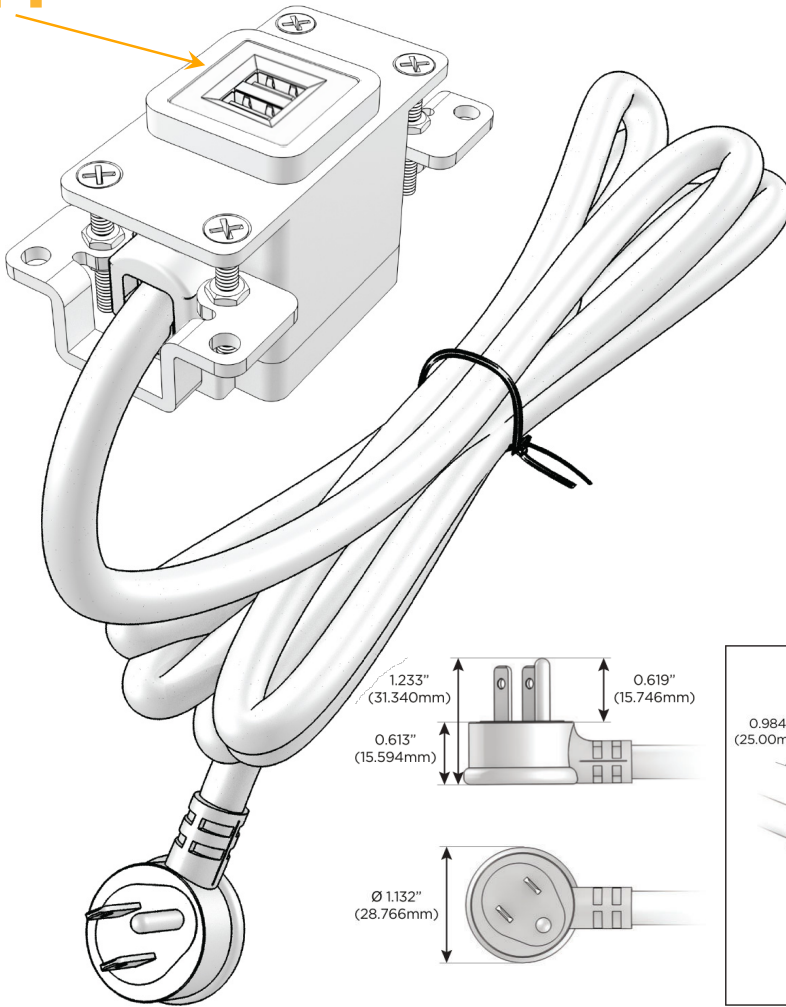

M-POWER-1T

AC POWER & DATA CONNECTIVITY SOLUTION

M-POWER-1TW-M-BRAAB

Specs:

Modules/Ports:

- **M** Double USB-A (Fast Charging Ports - 18W)

Distributed by

Mormax Company, Inc.

8 Westchester Plaza

Elmsford, NY 10523

914-699-0101

sales@mormax.com

mormax.com

M